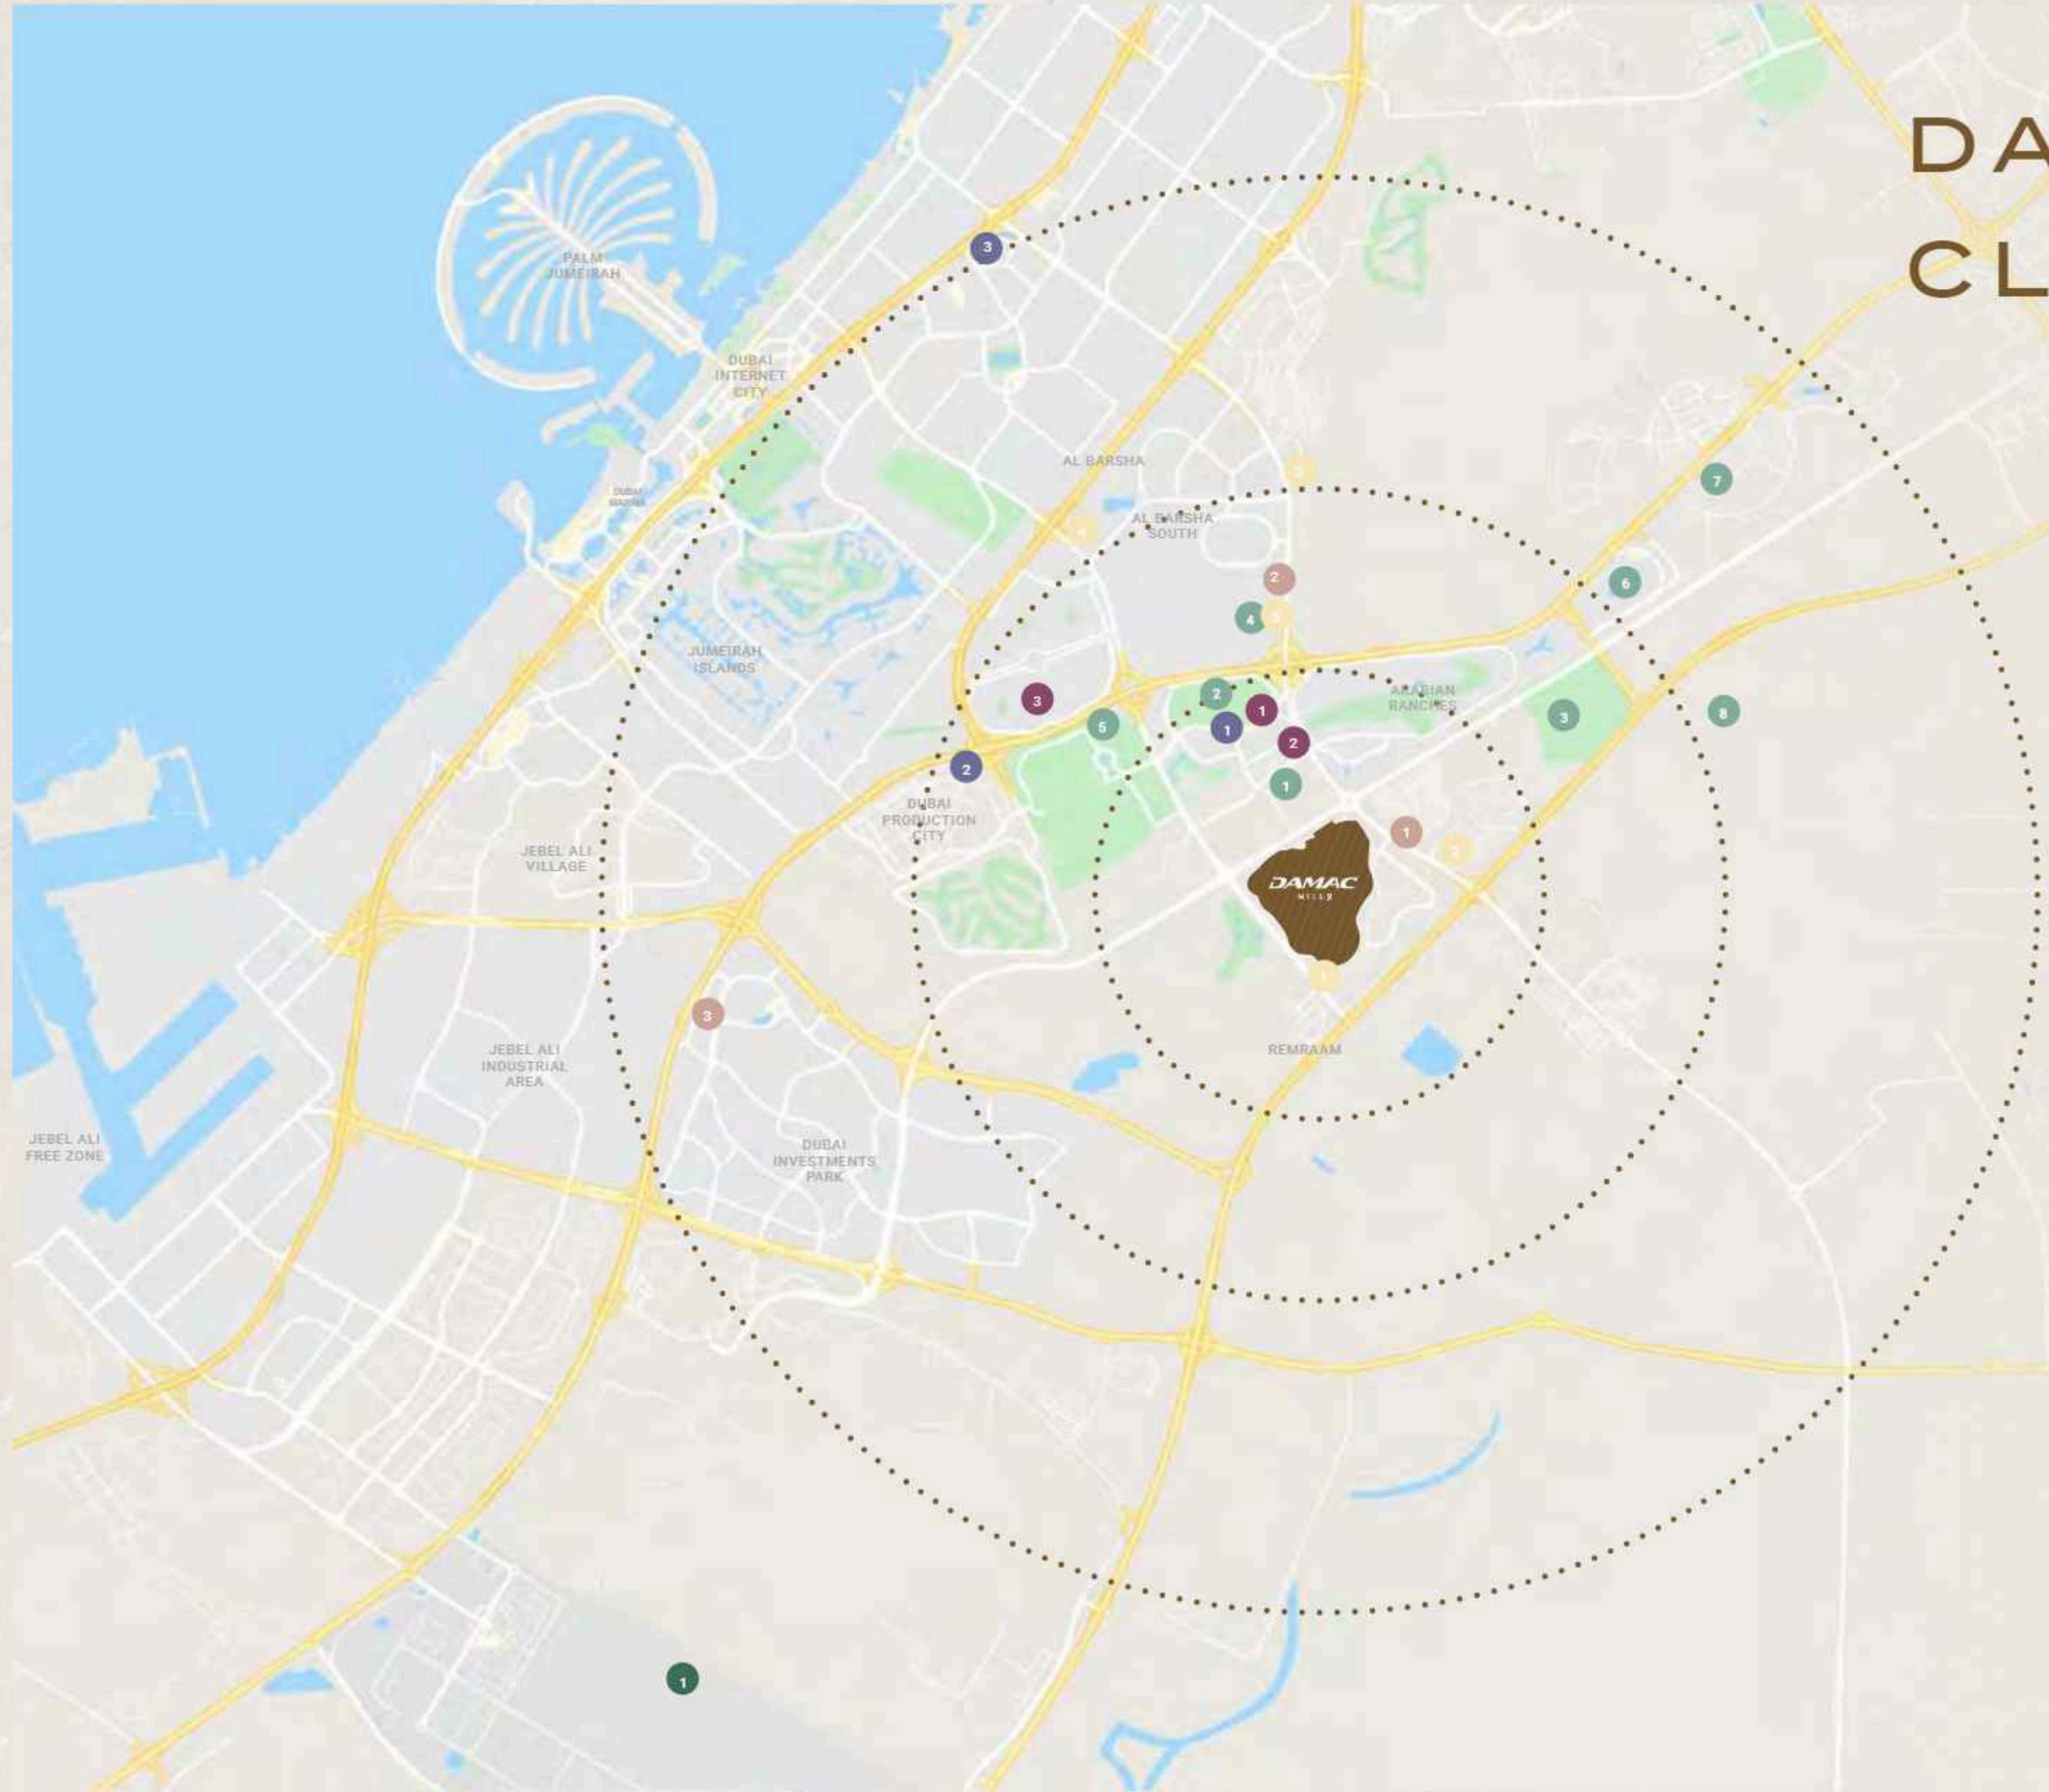

# DAMAC HILLS CLOSE TO *Everything*

## SPORTS AND LEISURE

- 1 Dubai Polo & Equestrian Club – 10 minutes
- 2 Dubai Autodrome – 12 minutes
- 3 Plantation Equestrian and Polo Club – 11 minutes
- 4 Miracle Garden – 13 minutes
- 5 Dubai International Stadium – 14 minutes
- 6 Global Village – 14 minutes
- 7 IMG Worlds of Adventure – 14 minutes
- 8 Hamdan Sports Complex – 15 minutes

## MALLS

- 1 First Avenue Mall – 11 minutes
- 2 City Centre Me'aisem – 14 minutes
- 3 Mall of the Emirates – 24 minutes