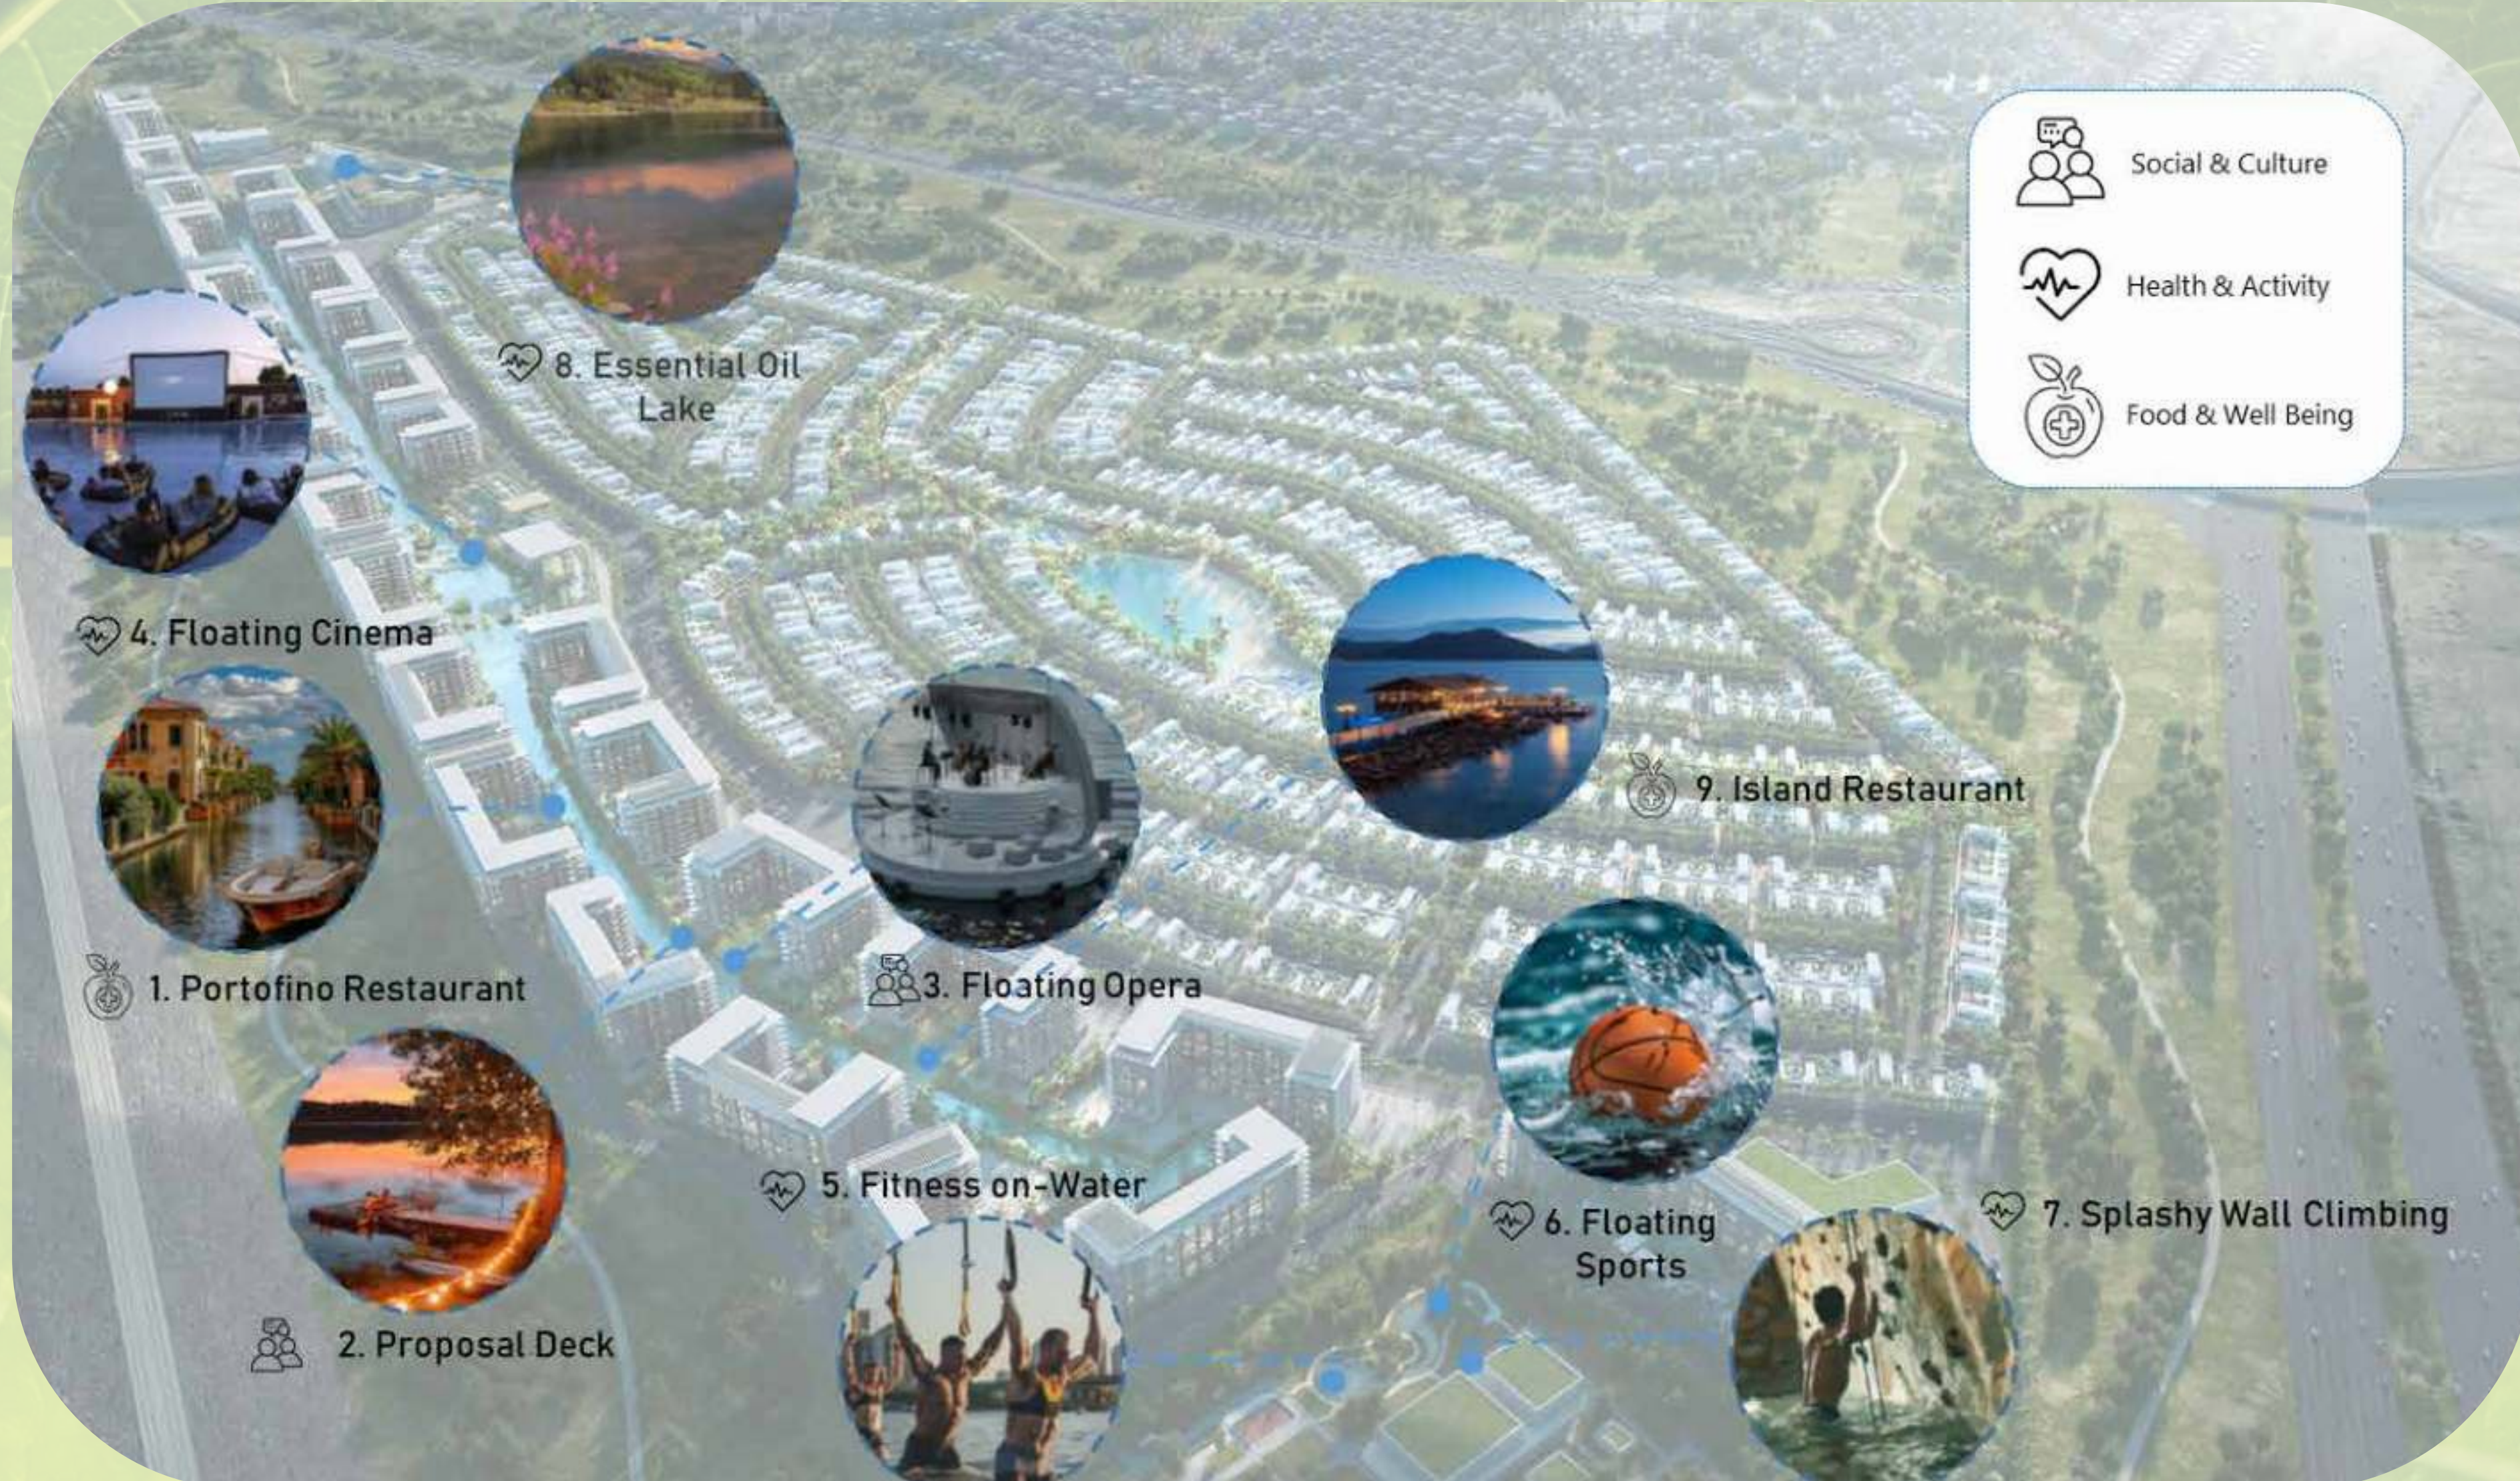

RIVERSIDE

DAMAC

LOCATION

RIVERSIDE, DUBAI, UAE

EXPO 2020
16 MINUTES

METRO
15 MINUTES

METRO
12 MINUTES

DAMAC MALL
9 MINUTES

GREEN VEIN AMENITIES

RIVERSIDE

01

FOOD & WELLBEING

- Culinary Classes
- BBQ Live
- Hydroponic Farms

02

HEALTH & ACTIVITY

- Zen Spa
- Calisthenics Station
- Peace Rooms

03

SOCIAL & CULTURE

- Amphitheatre
- Game Zone
- Kids Adventure Land

GREEN VEIN AMENITIES

RIVERSIDE

GREEN VEIN AMENITIES

FOOD & WELLBEING

CULINARY CLASSES

THRILLING

INTERACTIVE

RELAXATION

EXCITING

GREEN VEIN AMENITIES

SOCIAL & CULTURAL

KIDZ ADVENTURE LAND

Central kids play area for little ones to go ahead and play their hearts out.