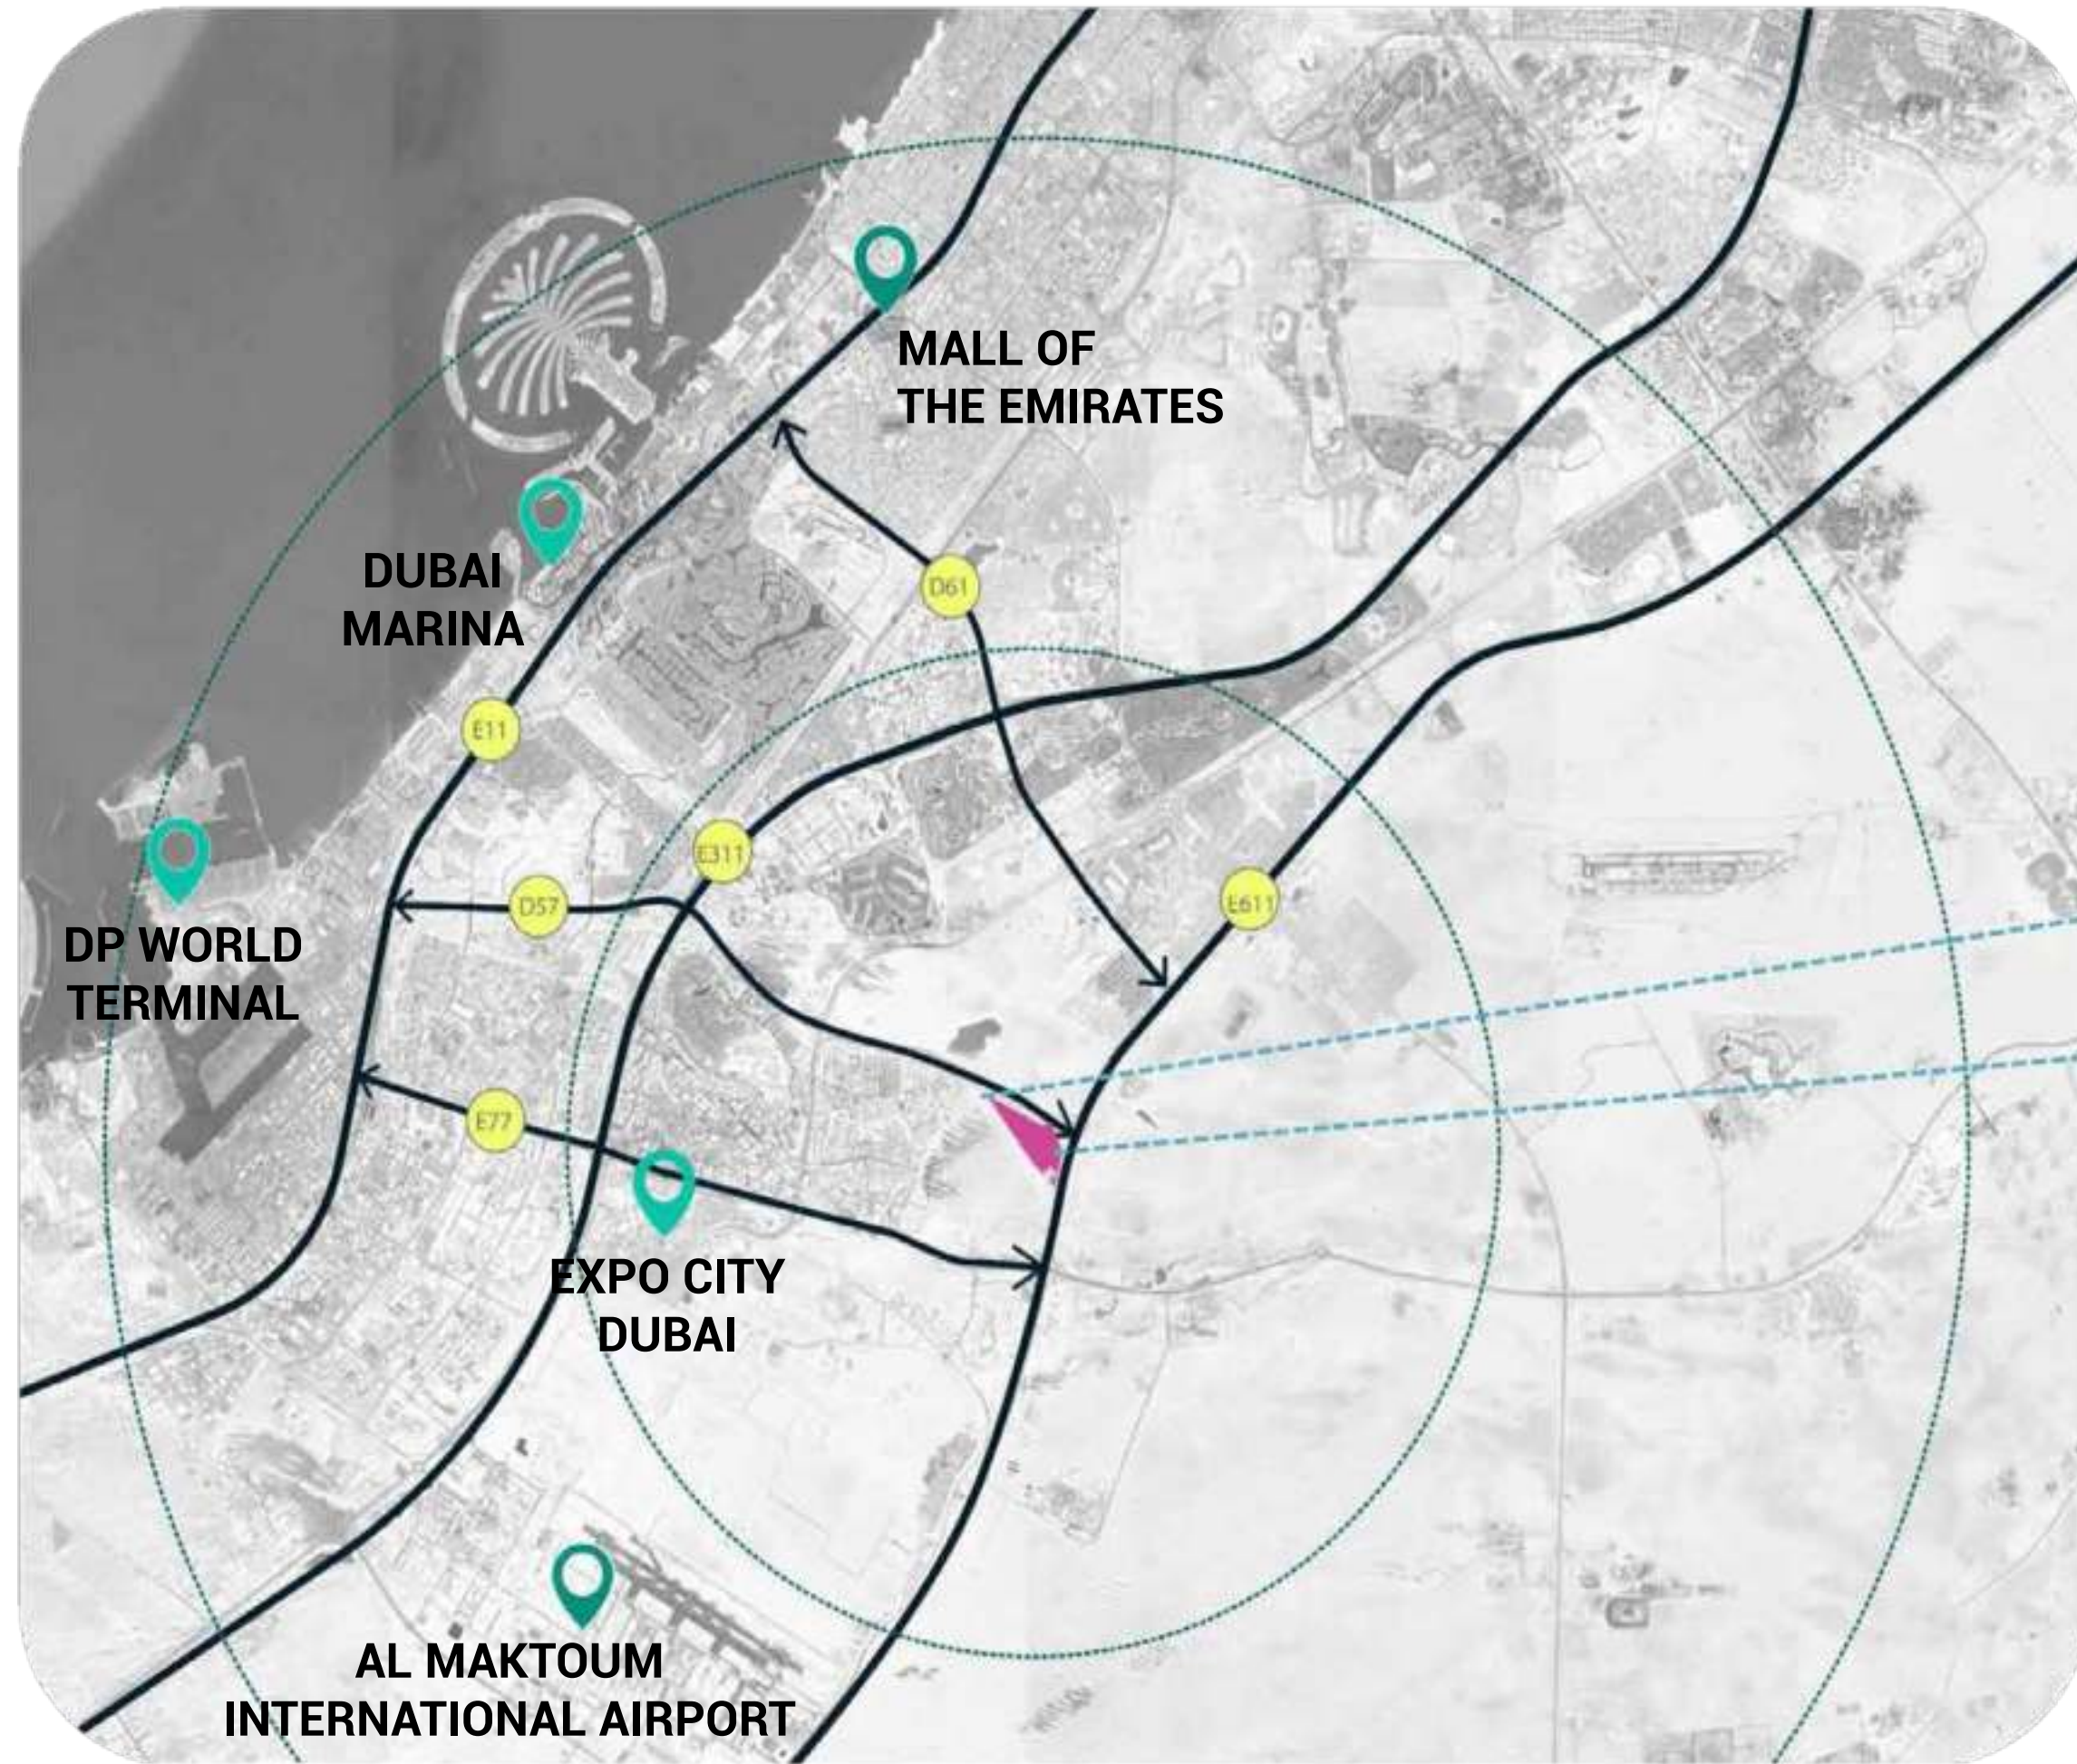

RIVERSIDE

DAMAC

LOCATION

RIVERSIDE, DUBAI, UAE

EXPO 2020
16 MINUTES

METRO
15 MINUTES

METRO
12 MINUTES

DAMAC MALL
9 MINUTES

AMSTERDAM

NEW YORK

LONDON

RIVERSIDE

RIVERSIDE

RIVERSIDE

RIVERSIDE

RIVERSIDE