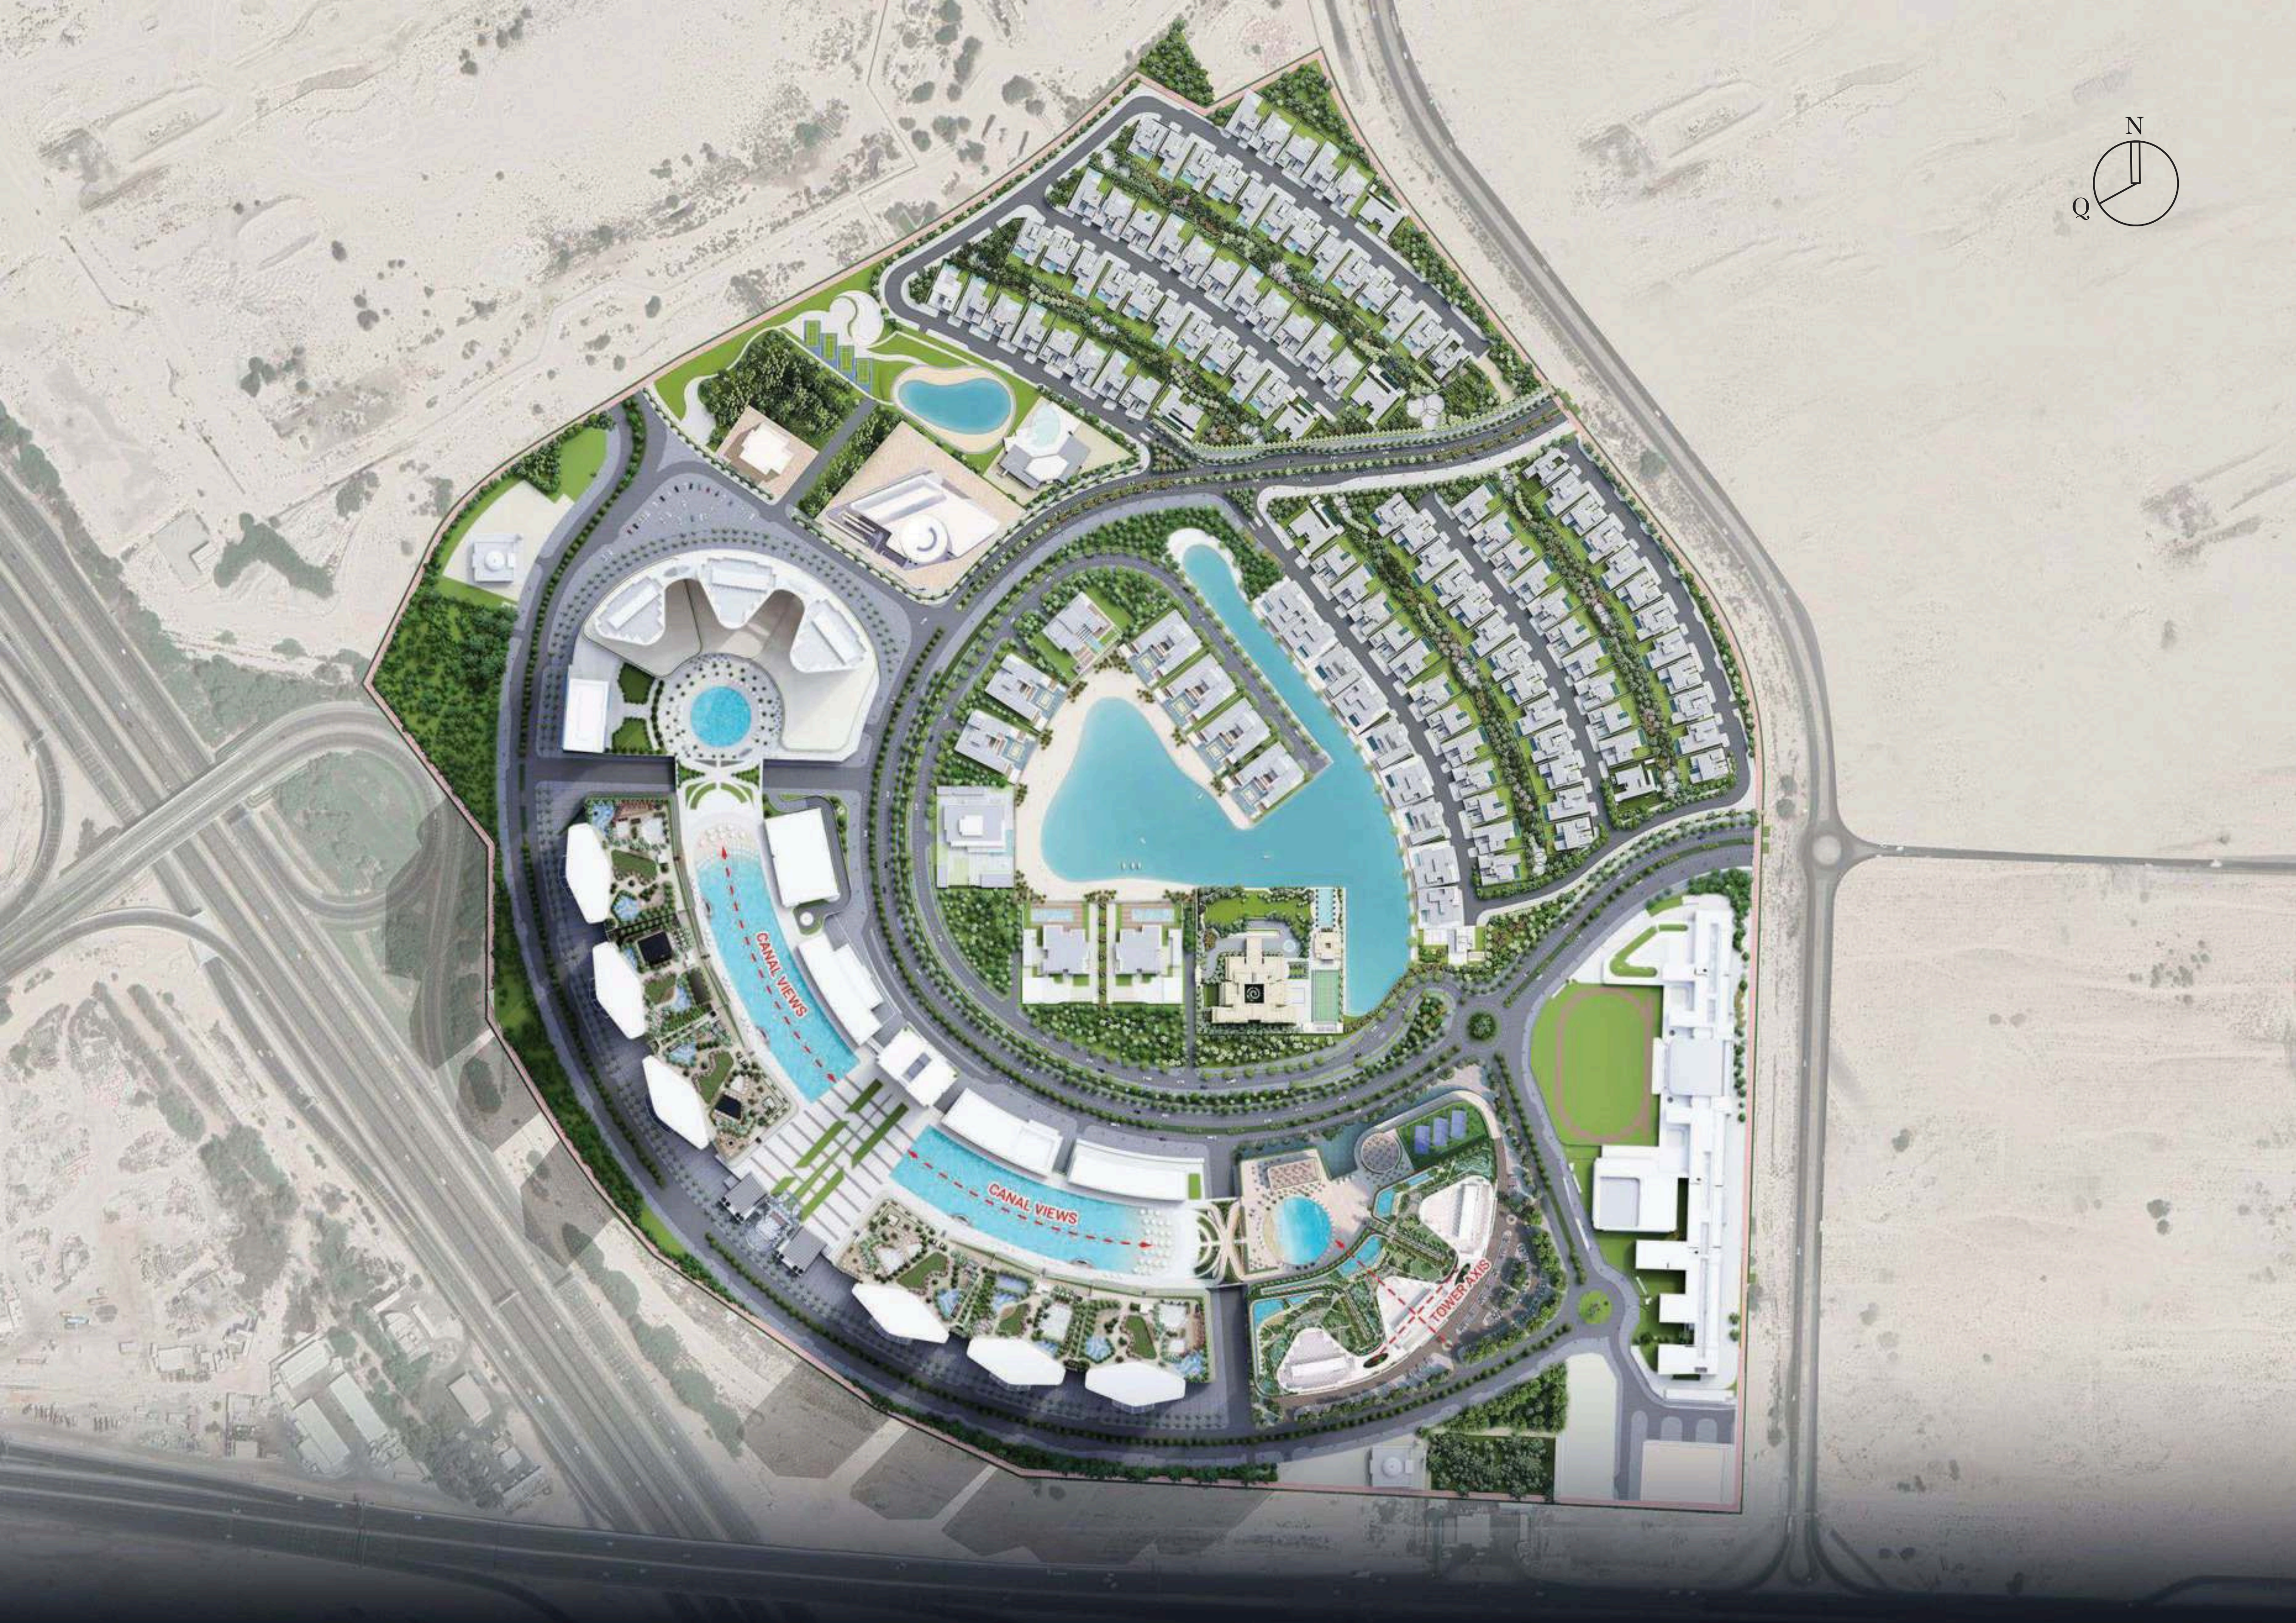

Sobha Hartland II is a testament to the phenomenal success of Sobha Hartland. It's a new luxury waterfront community of approximately 8 million square feet, near to Sobha Hartland. The best that the city has to offer. Sobha Hartland II is the legacy that will continue.

A SANCTUARY OF TRANQUIL WATERS AND ENDLESS HORIZONS

The views awaken a profound sense of serenity, where tranquil waters and endless horizons evoke a sublime calmness. Each vista whispers tales of peace, inviting the soul to bask in the gentle embrace of nature's tranquility. In this sanctuary of beauty, every gaze is a journey into the depths of serene bliss.

IMMERSE YOURSELF
IN CELESTIAL LIVING,
METICULOUSLY PERFECTED
IN EVERY DETAIL

LOCATION MAP

MASTER PLAN

SITE PLAN