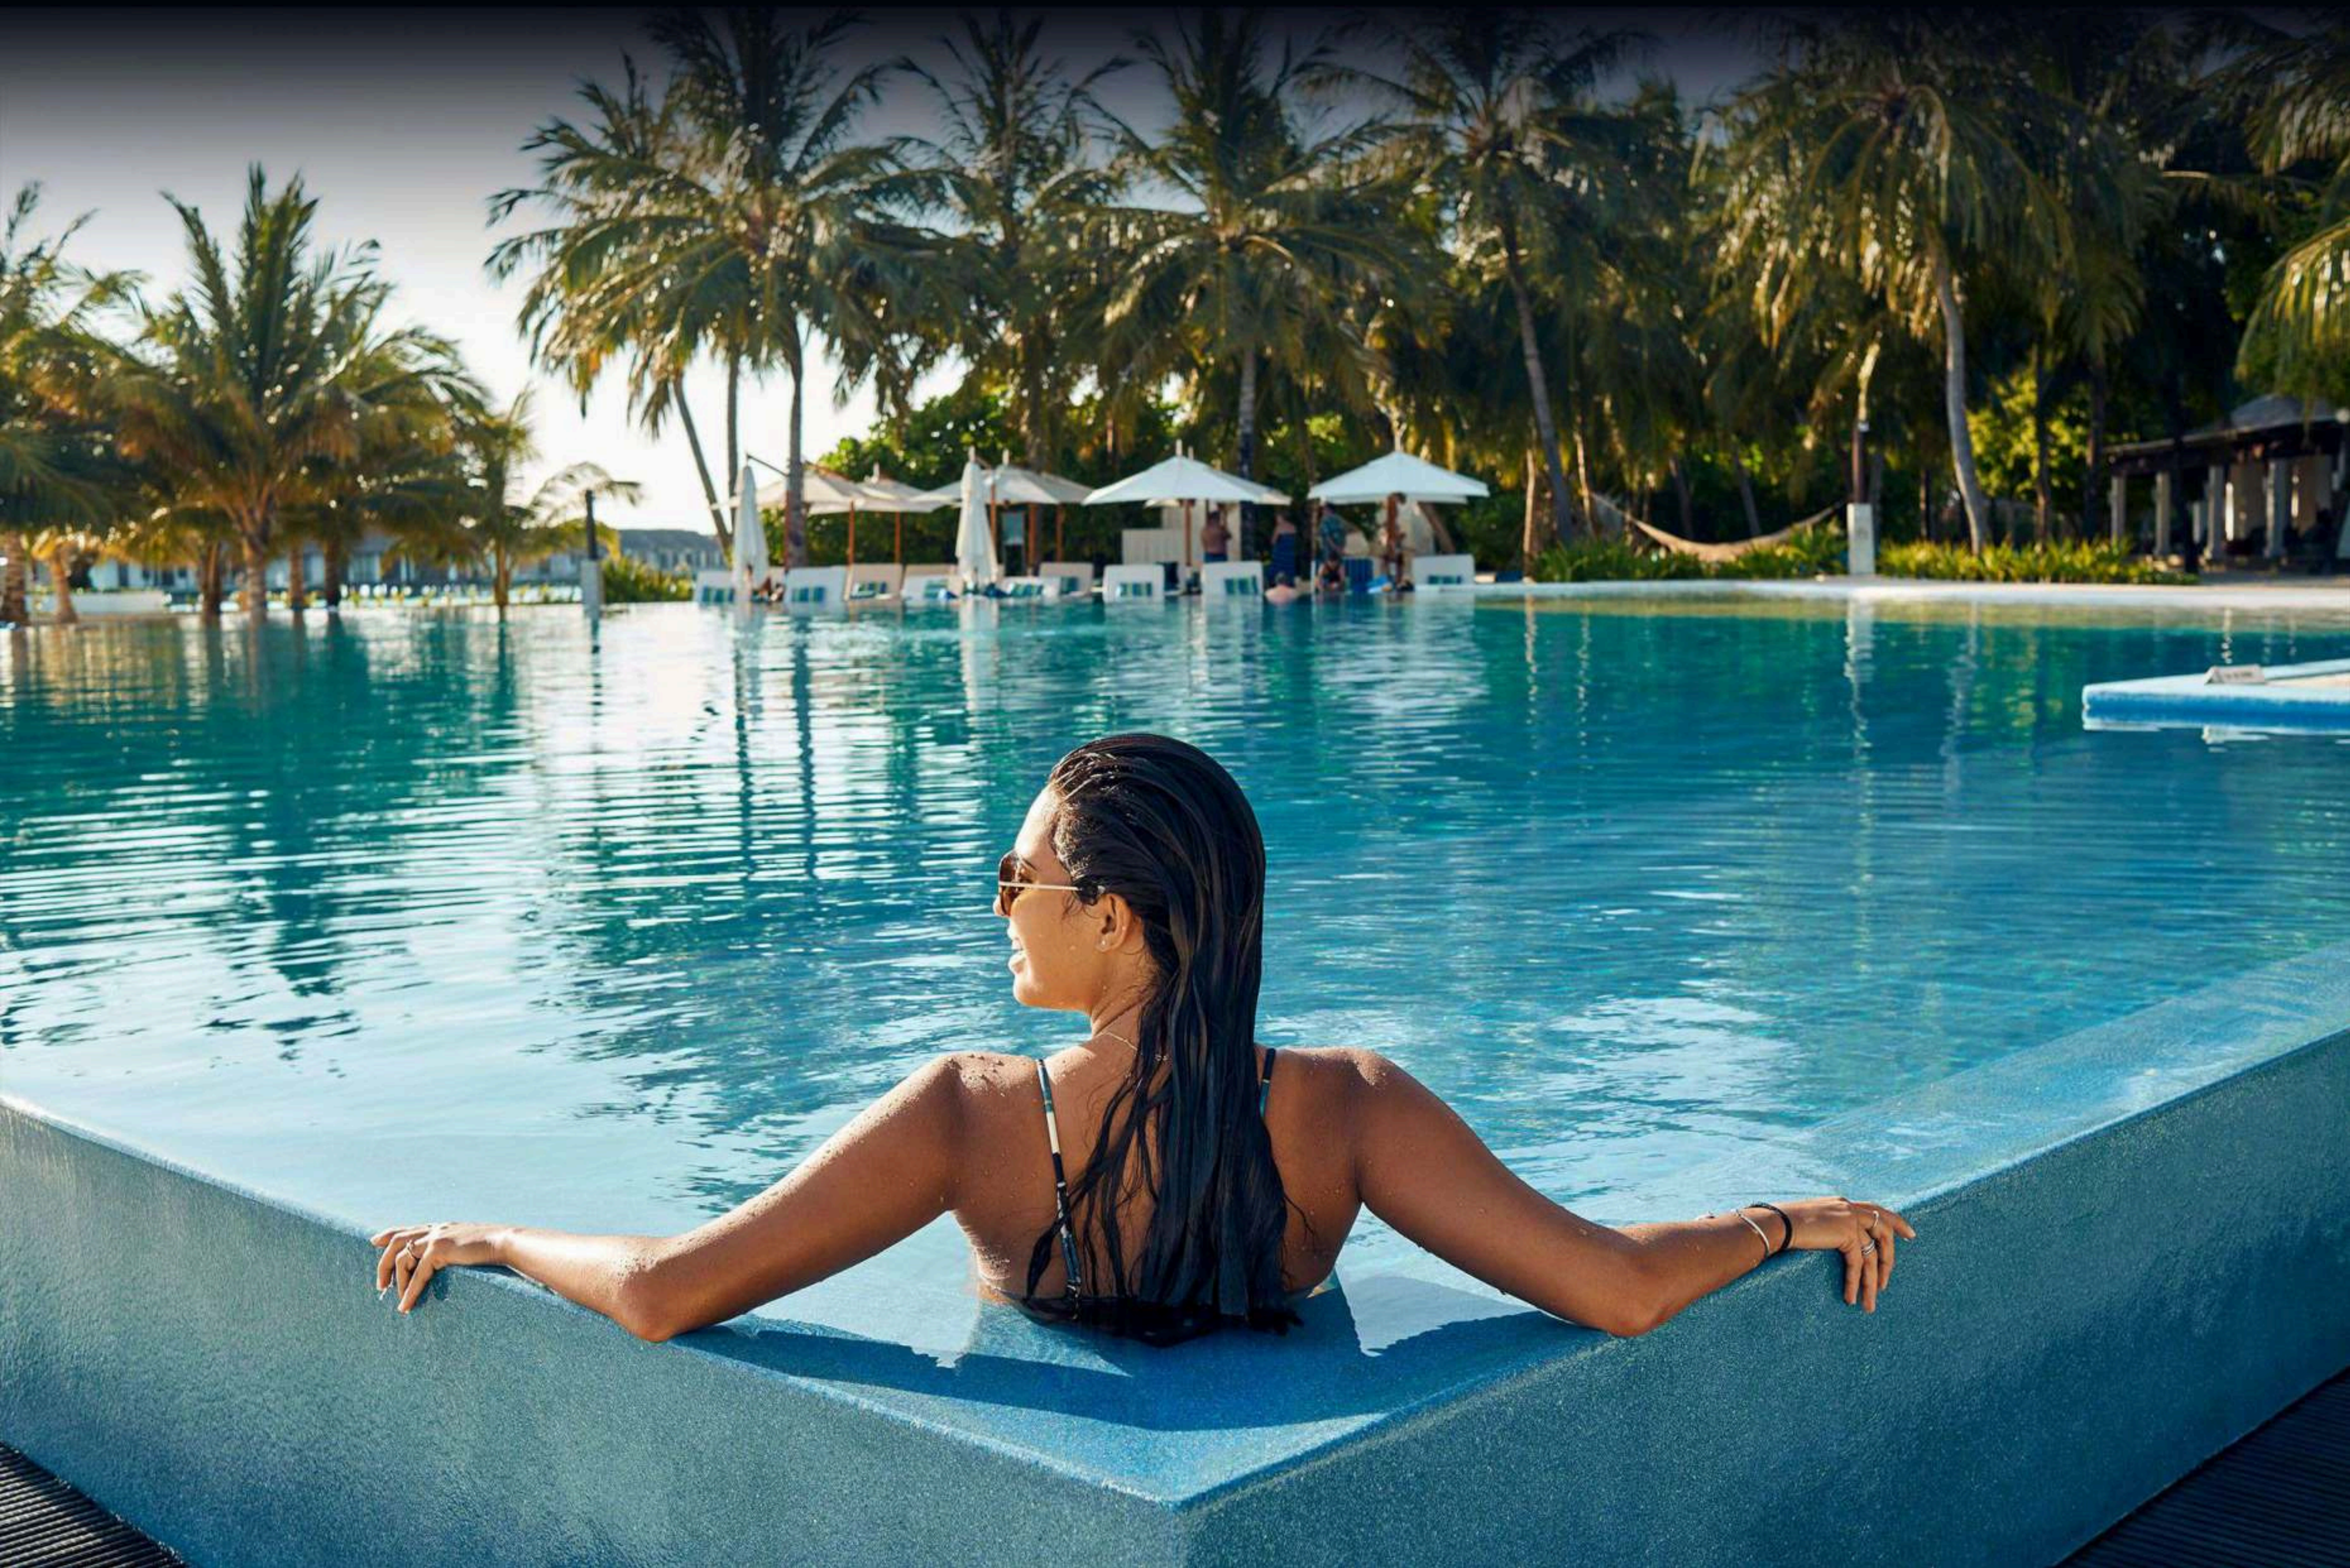

DISCOVER UNPARALLELED URBAN LUXURY

Skyscape Avenue epitomizes urban luxury with its sleek design and premium finishes, setting new standards of sophistication.

From the opulent lobby to the serene waterfront terrace, every corner exudes unparalleled comfort and indulgence.

Experience waterfront living at its finest in the heart of the
Sobha Hartland – II.