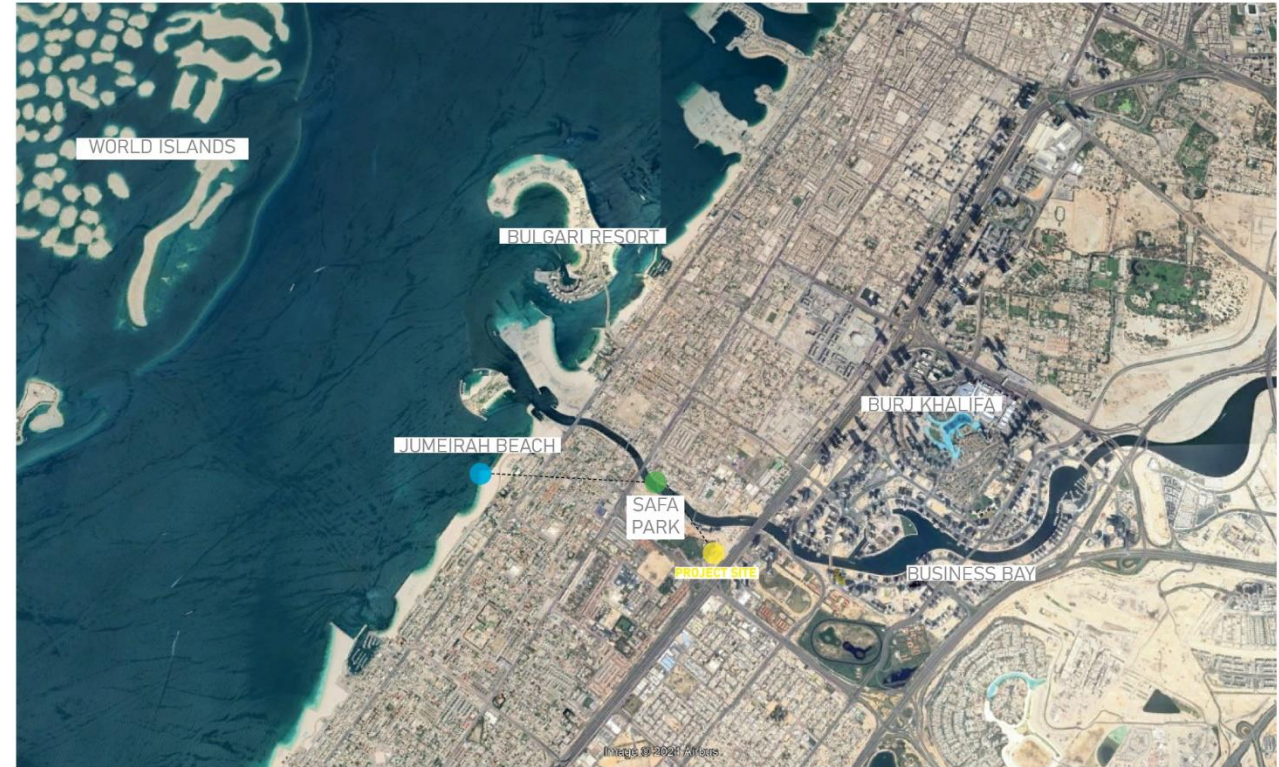

SAFA GATE

SAFA GATE - "WHERE NATURE EMBRACES LUXURY"

LOCATION

SAFA GATE, DUBAI, UAE

BUS
8 MINUTES

METRO
5 MINUTES

AIRPORT
18 MINUTES

DUBAI MALL
8 MINUTES