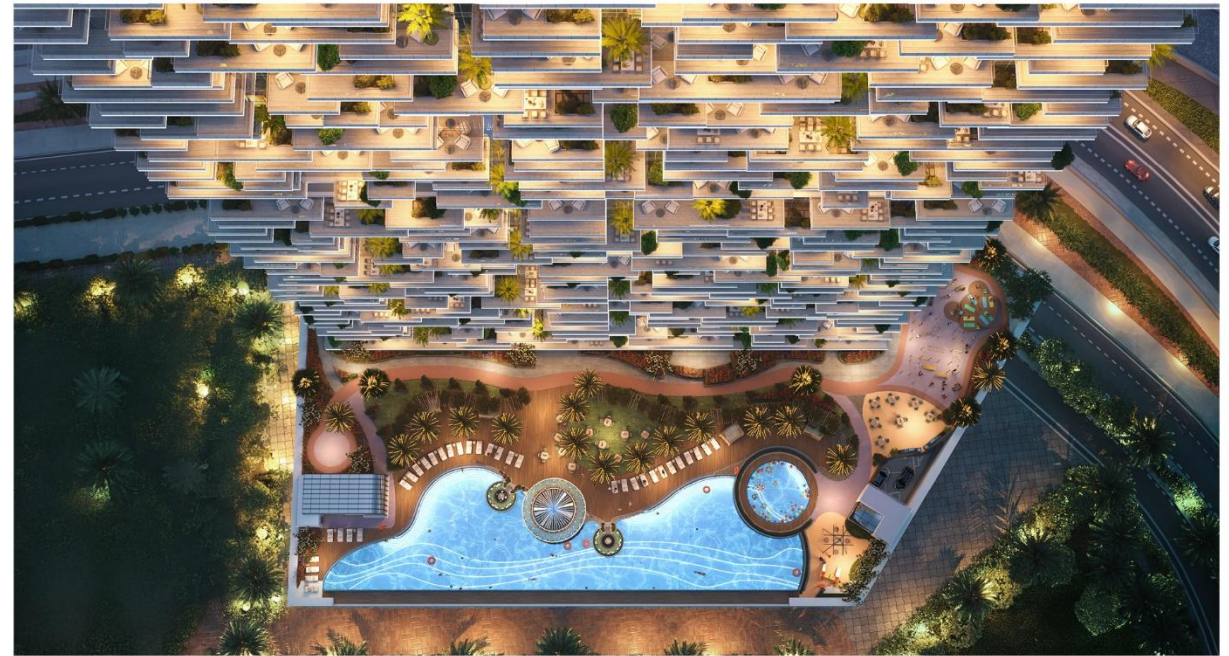

SAFA GATE

SAFA GATE - "WHERE NATURE EMBRACES LUXURY"

LOCATION

SAFA GATE, DUBAI, UAE

BUS
8 MINUTES

METRO
5 MINUTES

AIRPORT
18 MINUTES

DUBAI MALL
8 MINUTES