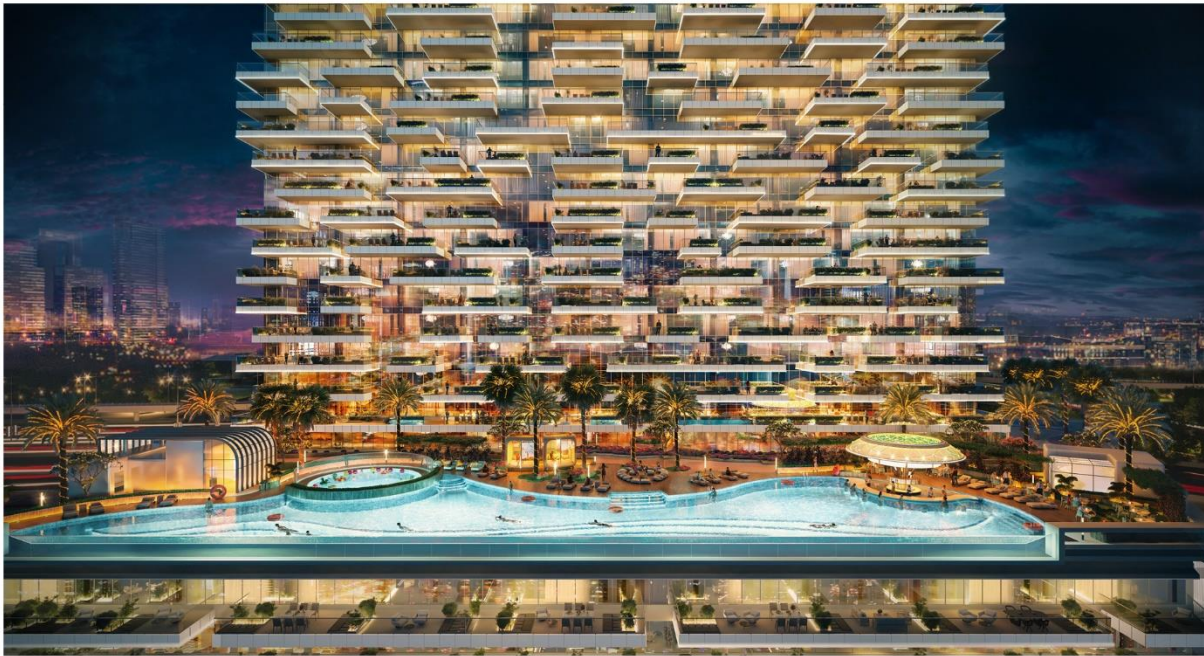

SAFA GATE

SAFA GATE - "WHERE NATURE EMBRACES LUXURY"

LOCATION

SAFA GATE, DUBAI, UAE

BUS
8 MINUTES

METRO
5 MINUTES

AIRPORT
18 MINUTES

DUBAI MALL
8 MINUTES