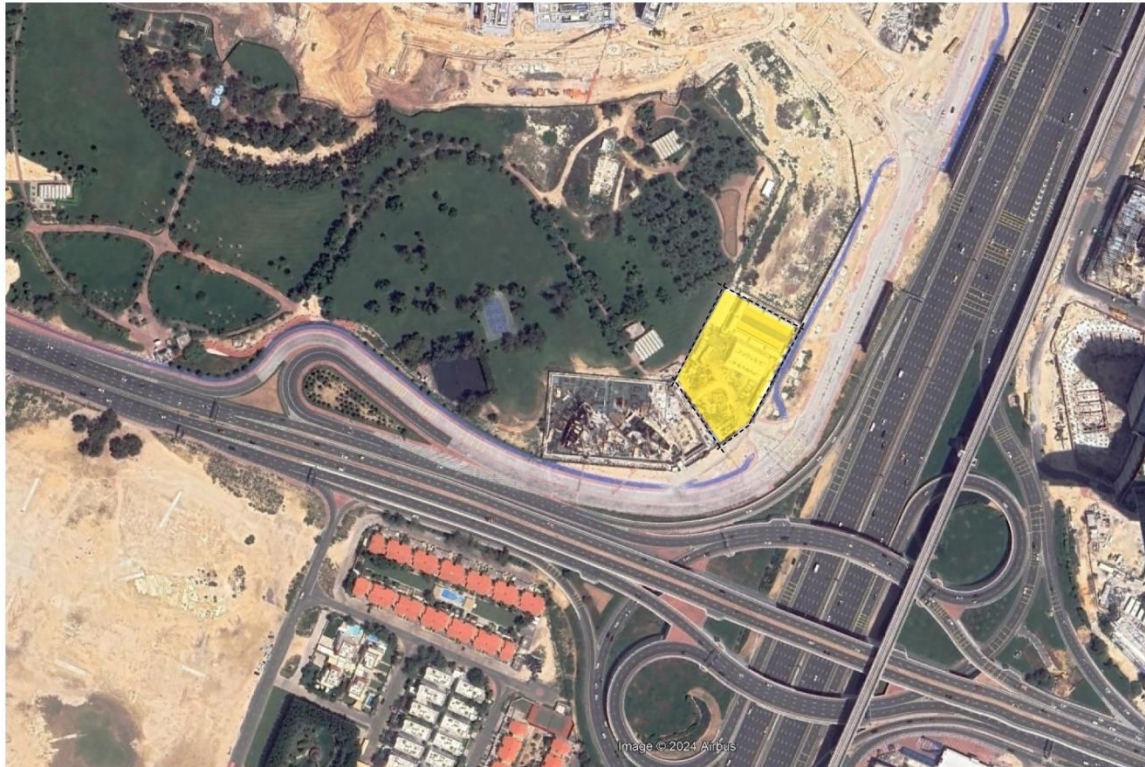

SAFA GATE

SAFA GATE - "WHERE NATURE EMBRACES LUXURY"

LOCATION

SAFA GATE, DUBAI, UAE

BUS
8 MINUTES

METRO
5 MINUTES

AIRPORT
18 MINUTES

DUBAI MALL
8 MINUTES