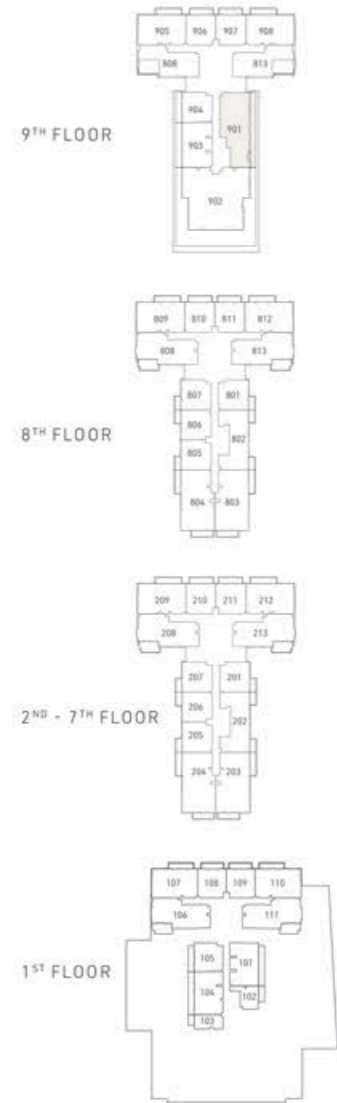

## STUDIO TYPE B

Internal Living Area 434.11 sq.ft.

Outdoor Living Area 85.90 sq.ft.

Total Living Area 520.00 sq.ft.

### 3 BEDROOM TYPE A

Internal Living Area 1632.24 sq.ft.

Outdoor Living Area 232.61 sq.ft.

Total Living Area 1864.85 sq.ft.

### 3 BEDROOM TYPE B

Internal Living Area 1637.94 sq.ft.

Outdoor Living Area 393.85 sq.ft.

Total Living Area 2031.80 sq.ft.

4 BEDROOM TYPE 1

Internal Living Area 3117.98 sq.ft.

Outdoor Living Area 2078.94 sq.ft.