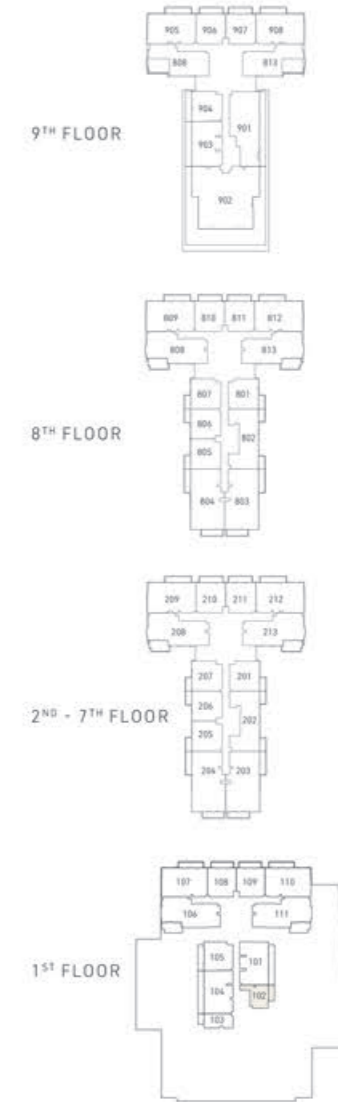

## STUDIO TYPE A

Internal Living Area 373.51 sq.ft.

Outdoor Living Area 58.02 sq.ft.

Total Living Area 431.53 sq.ft.

## STUDIO TYPE B

Internal Living Area 434.11 sq.ft.

Outdoor Living Area 85.90 sq.ft.

Total Living Area 520.00 sq.ft.

### 1 BEDROOM TYPE A

Internal Living Area 746.05 sq.ft.

Outdoor Living Area 120.66 sq.ft.

Total Living Area 866.71 sq.ft.