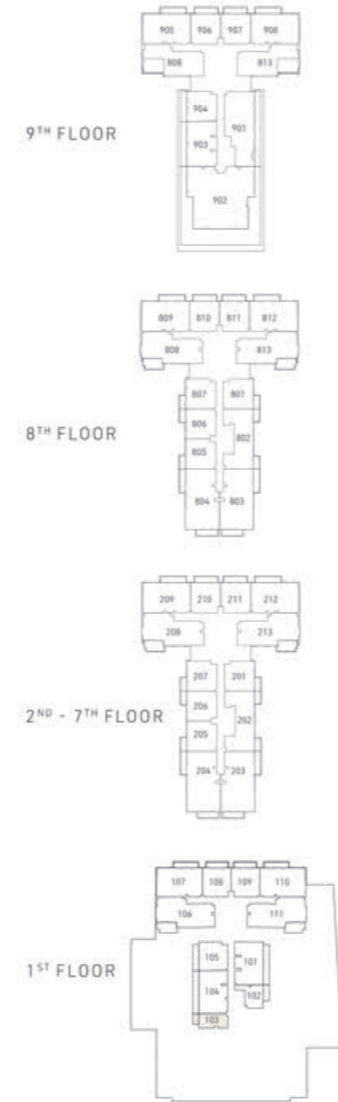

## STUDIO TYPE A

Internal Living Area 373.51 sq.ft.

Outdoor Living Area 58.02 sq.ft.

Total Living Area 431.53 sq.ft.

## STUDIO TYPE B

Internal Living Area 434.11 sq.ft.

Outdoor Living Area 85.90 sq.ft.

Total Living Area 520.00 sq.ft.

### 1 BEDROOM TYPE A

Internal Living Area 746.05 sq.ft.

Outdoor Living Area 120.66 sq.ft.

Total Living Area 866.71 sq.ft.