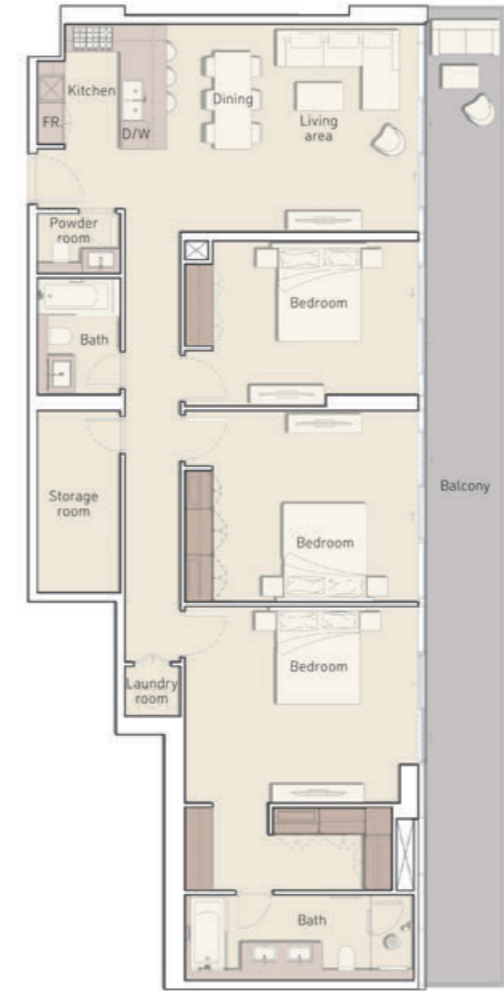

## STUDIO TYPE B

Internal Living Area 434.11 sq.ft.

Outdoor Living Area 85.90 sq.ft.

Total Living Area 520.00 sq.ft.

### 3 BEDROOM TYPE A

Internal Living Area 1632.24 sq.ft.

Outdoor Living Area 232.61 sq.ft.

Total Living Area 1864.85 sq.ft.

### 3 BEDROOM TYPE B

Internal Living Area 1637.94 sq.ft.

Outdoor Living Area 393.85 sq.ft.

Total Living Area 2031.80 sq.ft.

4 BEDROOM TYPE 1

Internal Living Area 3117.98 sq.ft.

Outdoor Living Area 2078.94 sq.ft.