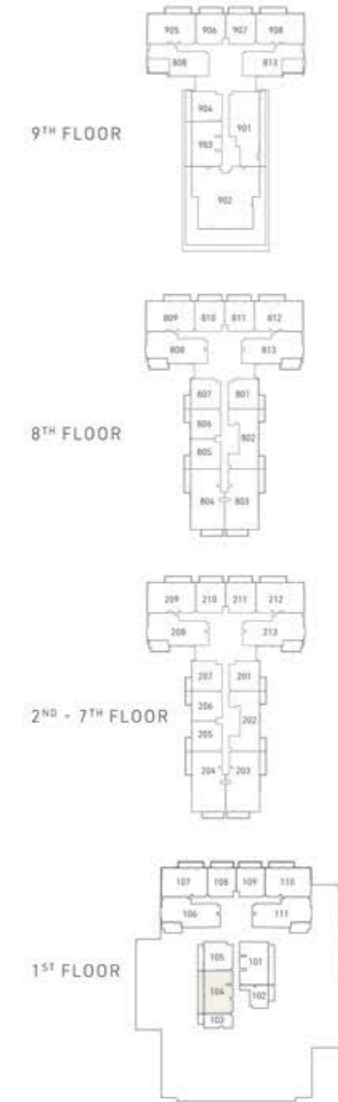

## STUDIO TYPE A

Internal Living Area 373.51 sq.ft.

Outdoor Living Area 58.02 sq.ft.

Total Living Area 431.53 sq.ft.

## STUDIO TYPE B

Internal Living Area 434.11 sq.ft.

Outdoor Living Area 85.90 sq.ft.

Total Living Area 520.00 sq.ft.

### 1 BEDROOM TYPE A

Internal Living Area 746.05 sq.ft.

Outdoor Living Area 120.66 sq.ft.

Total Living Area 866.71 sq.ft.

### 2 BEDROOM TYPE A

Internal Living Area 1131.72 sq.ft.

Outdoor Living Area 234.01 sq.ft.

Total Living Area 1365.72 sq.ft.

2 BEDROOM TYPE B

Internal Living Area 1118.69 sq.ft.    Outdoor Living Area 218.72 sq.ft.    Total Living Area 1337.42 sq.ft.