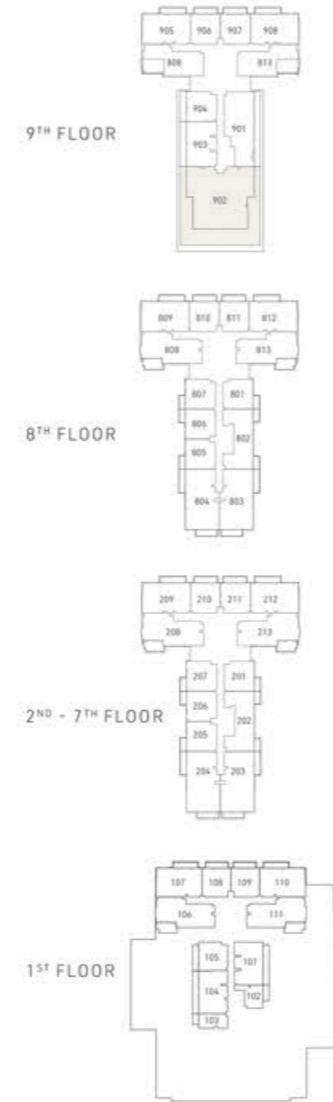

## STUDIO TYPE A

Internal Living Area 373.51 sq.ft.

Outdoor Living Area 58.02 sq.ft.

Total Living Area 431.53 sq.ft.

## STUDIO TYPE B

Internal Living Area 434.11 sq.ft.

Outdoor Living Area 85.90 sq.ft.

Total Living Area 520.00 sq.ft.

### 3 BEDROOM TYPE B

Internal Living Area 1637.94 sq.ft.

Outdoor Living Area 393.85 sq.ft.

Total Living Area 2031.80 sq.ft.

4 BEDROOM TYPE 1

Internal Living Area 3117.98 sq.ft.

Outdoor Living Area 2078.94 sq.ft.

Total Living Area 2667.08 sq.ft.

4 BEDROOM TYPE DUPLEX

Internal Living Area 2530.16 sq.ft.

Outdoor Living Area 136.92 sq.ft.

Total Living Area 2667.08 sq.ft.