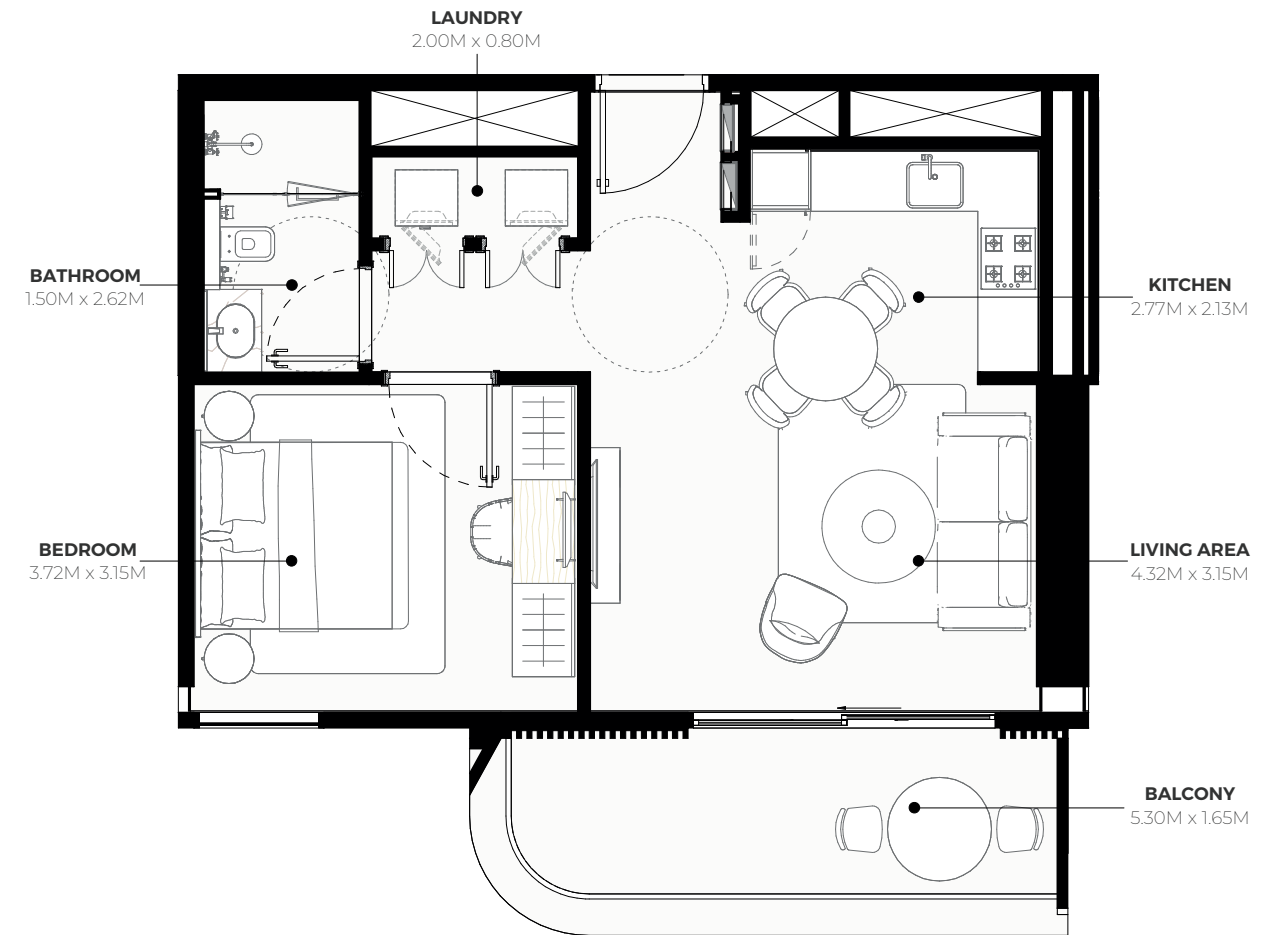

AZIZI WARES - FLOOR PLAN

STUDIO TYPE 1

2ND TO 7TH FLOORS

SUITE AREA : 275.77 SQ.FT.
TOTAL AREA : 327.87 SQ.FT.

TYPICAL UNITS

AZIZI WARES - FLOOR PLAN

STUDIO TYPE 2

2ND TO 7TH FLOORS

SUITE AREA : 279.76 SQ.FT.
TOTAL AREA : 336.81 SQ.FT.

TYPICAL UNITS

AZIZI WARES - FLOOR PLAN

1 BEDROOM TYPE 1

2ND TO 7TH FLOORS

SUITE AREA : 541.00 SQ.FT.
TOTAL AREA : 627.65 SQ.FT.

TYPICAL UNITS

AZIZI WARES - FLOOR PLAN

2 BEDROOM TYPE 1

2ND TO 7TH FLOORS

SUITE AREA : 859.18 SQ.FT.
TOTAL AREA : 1,015.26 SQ.FT.

TYPICAL UNITS

AZIZI ABRAHAM - FLOOR PLAN

STUDIO TYPE 1

1ST FLOOR

SUITE AREA : 267.16 SQ.FT.
TOTAL AREA : 318.40 SQ.FT.

TYPICAL UNITS

AZIZI ABRAHAM - FLOOR PLAN

1 BEDROOM TYPE 1

2ND FLOOR

SUITE AREA : 531.42SQ.FT.
TOTAL AREA : 627.43 SQ.FT.

TYPICAL UNITS

AZIZI ABRAHAM - FLOOR PLAN

2 BEDROOM TYPE 1