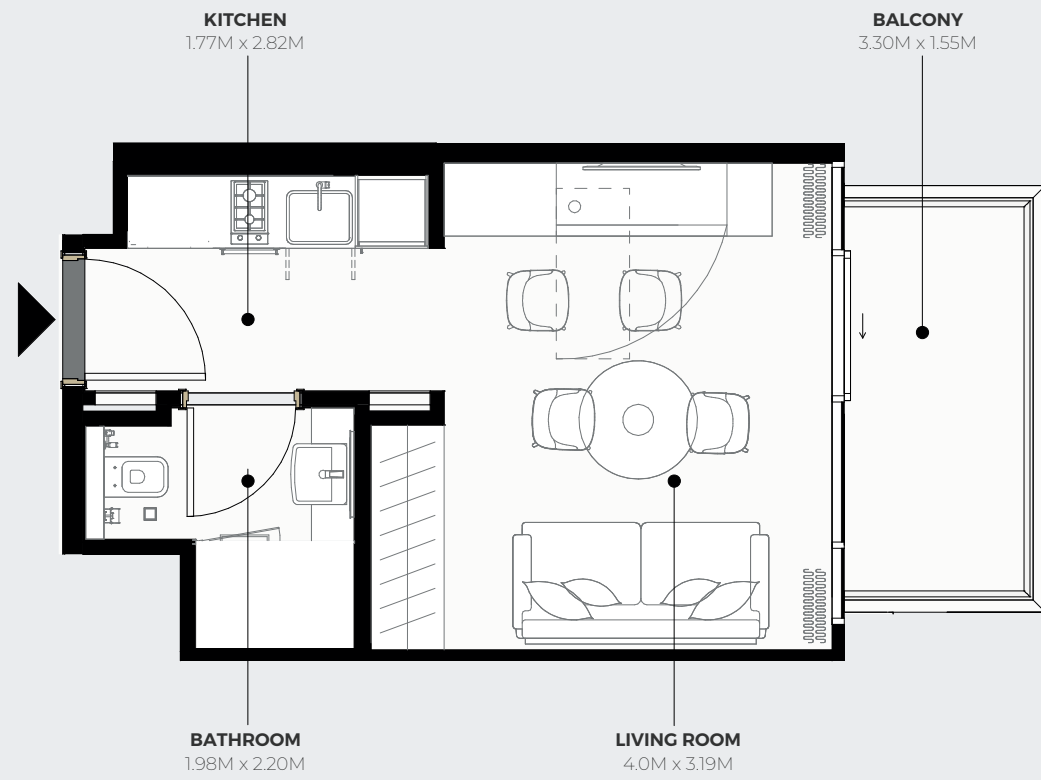

AZIZI WARES - FLOOR PLAN

STUDIO TYPE 1

2ND TO 7TH FLOORS

SUITE AREA : 275.77 SQ.FT.
TOTAL AREA : 327.87 SQ.FT.

TYPICAL UNITS

AZIZI WARES - FLOOR PLAN

STUDIO TYPE 2

2ND TO 7TH FLOORS

SUITE AREA : 279.76 SQ.FT.
TOTAL AREA : 336.81 SQ.FT.

TYPICAL UNITS

AZIZI WARES - FLOOR PLAN

1 BEDROOM TYPE 1

2ND TO 7TH FLOORS

SUITE AREA : 541.00 SQ.FT.
TOTAL AREA : 627.65 SQ.FT.

TYPICAL UNITS

AZIZI WARES - FLOOR PLAN

2 BEDROOM TYPE 1

2ND TO 7TH FLOORS

SUITE AREA : 859.18 SQ.FT.
TOTAL AREA : 1,015.26 SQ.FT.

TYPICAL UNITS

AZIZI ABRAHAM - FLOOR PLAN

STUDIO TYPE 1

1ST FLOOR

SUITE AREA : 267.16 SQ.FT.
TOTAL AREA : 318.40 SQ.FT.

TYPICAL UNITS

AZIZI ABRAHAM - FLOOR PLAN

1 BEDROOM TYPE 1

2ND FLOOR

SUITE AREA : 531.42SQ.FT.
TOTAL AREA : 627.43 SQ.FT.

TYPICAL UNITS

AZIZI ABRAHAM - FLOOR PLAN

2 BEDROOM TYPE 1