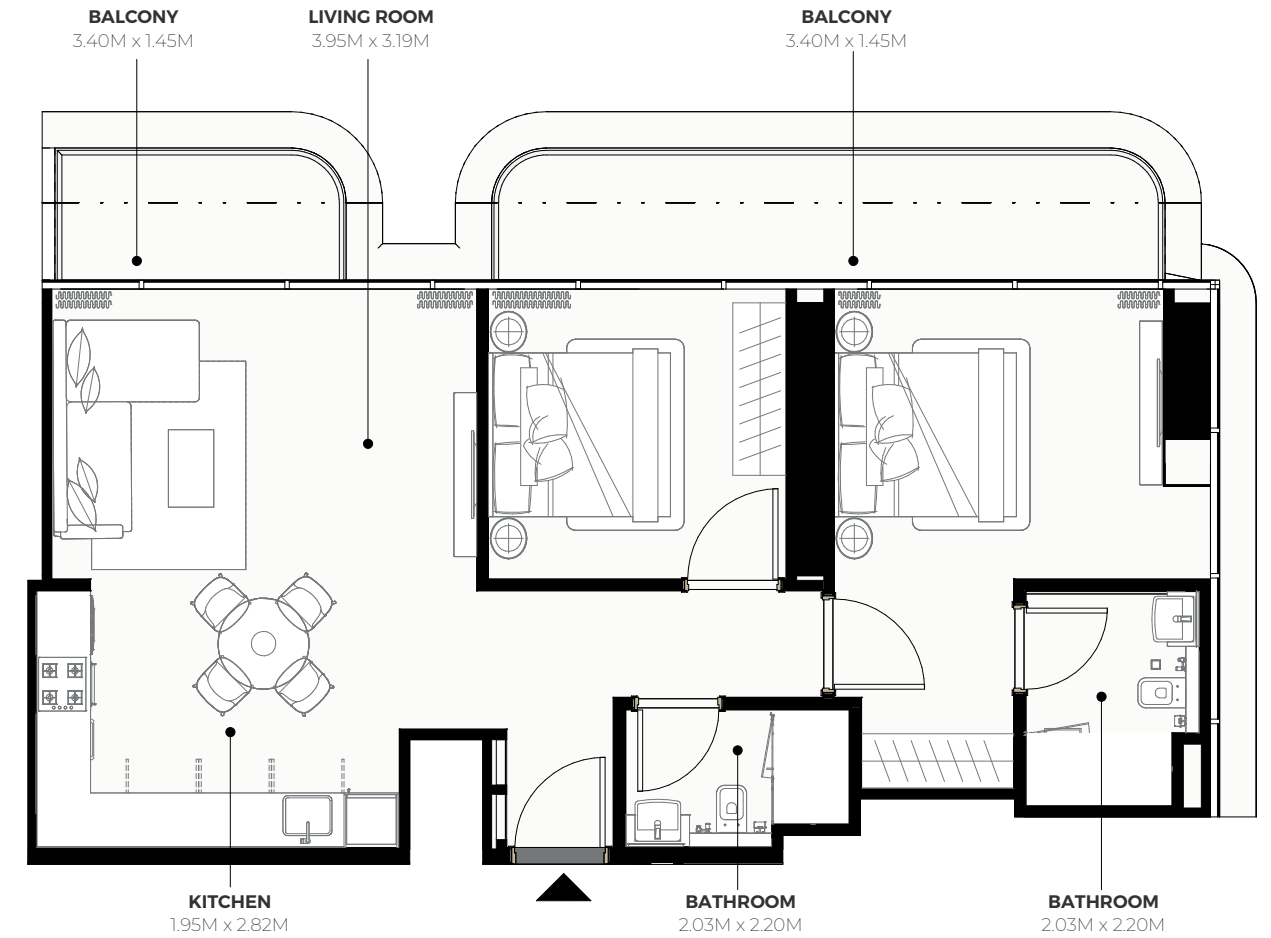

AZIZI WARES - FLOOR PLAN

STUDIO TYPE 1

2ND TO 7TH FLOORS

SUITE AREA : 275.77 SQ.FT.
TOTAL AREA : 327.87 SQ.FT.

TYPICAL UNITS

AZIZI WARES - FLOOR PLAN

STUDIO TYPE 2

2ND TO 7TH FLOORS

SUITE AREA : 279.76 SQ.FT.
TOTAL AREA : 336.81 SQ.FT.

TYPICAL UNITS

AZIZI WARES - FLOOR PLAN

1 BEDROOM TYPE 1

2ND TO 7TH FLOORS

SUITE AREA : 541.00 SQ.FT.
TOTAL AREA : 627.65 SQ.FT.

TYPICAL UNITS

AZIZI WARES - FLOOR PLAN

2 BEDROOM TYPE 1

2ND TO 7TH FLOORS

SUITE AREA : 859.18 SQ.FT.
TOTAL AREA : 1,015.26 SQ.FT.

TYPICAL UNITS

AZIZI ABRAHAM - FLOOR PLAN

STUDIO TYPE 1

1ST FLOOR

SUITE AREA : 267.16 SQ.FT.
TOTAL AREA : 318.40 SQ.FT.

TYPICAL UNITS

AZIZI ABRAHAM - FLOOR PLAN

1 BEDROOM TYPE 1

2ND FLOOR

SUITE AREA : 531.42SQ.FT.
TOTAL AREA : 627.43 SQ.FT.

TYPICAL UNITS

AZIZI ABRAHAM - FLOOR PLAN

2 BEDROOM TYPE 1