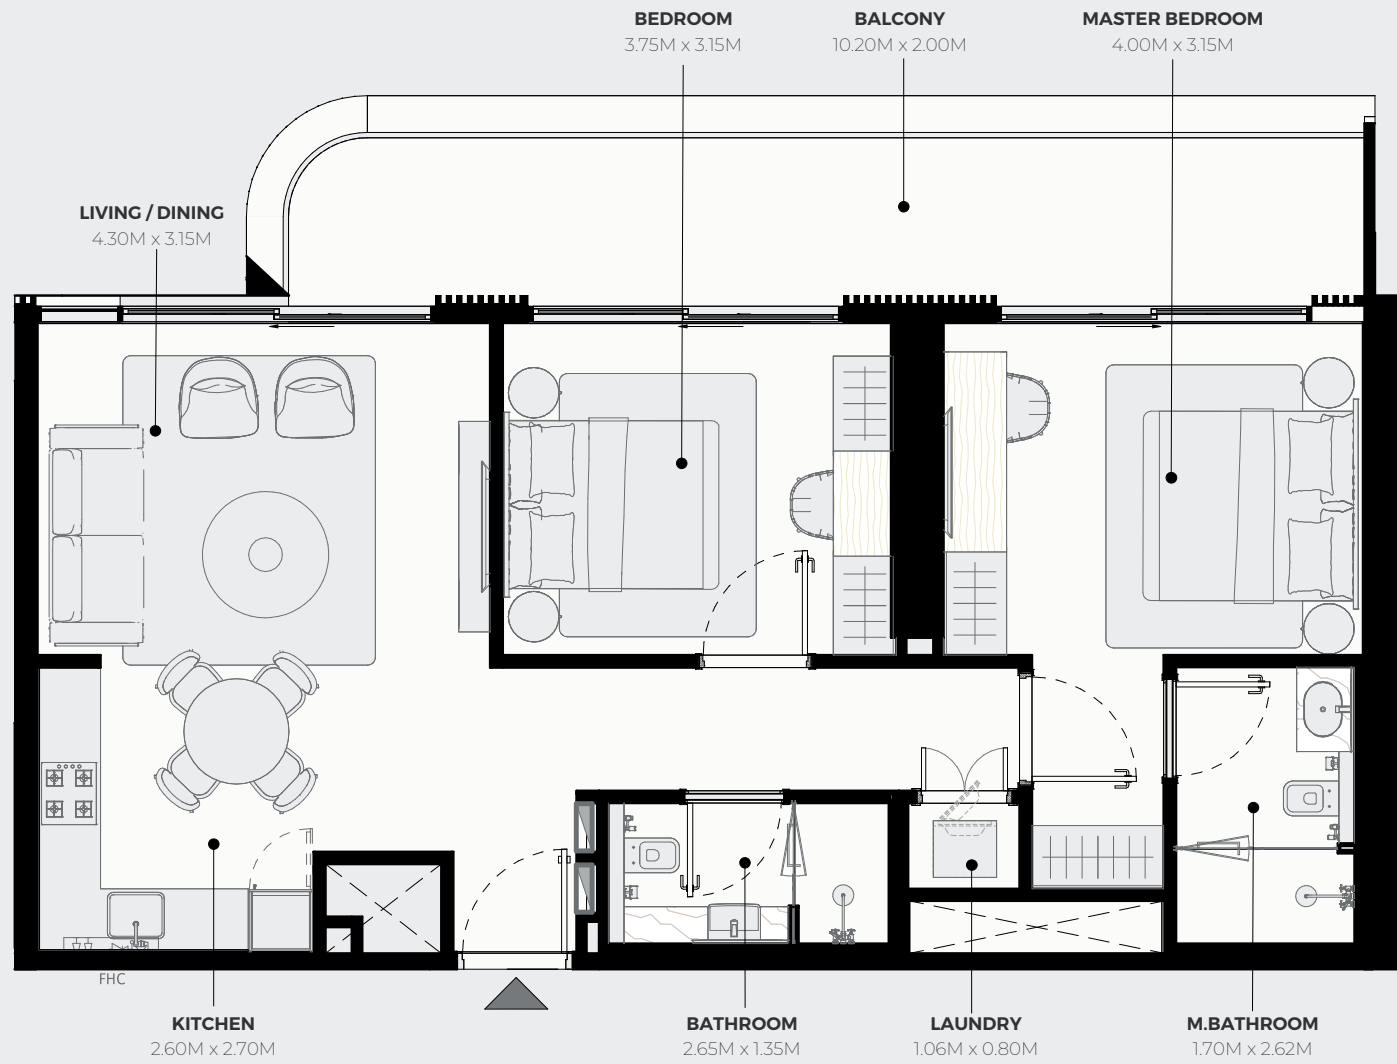

SUITE AREA : 279.76 SQ.FT.
TOTAL AREA : 336.81 SQ.FT.

TYPICAL UNITS

AZIZI WARES - FLOOR PLAN

1 BEDROOM TYPE 1

2ND TO 7TH FLOORS

SUITE AREA : 541.00 SQ.FT.
TOTAL AREA : 627.65 SQ.FT.

TYPICAL UNITS

AZIZI WARES - FLOOR PLAN

TYPICAL UNITS

AZIZI ABRAHAM - FLOOR PLAN

1 BEDROOM TYPE 1

2ND FLOOR

SUITE AREA : 531.42SQ.FT.
TOTAL AREA : 627.43 SQ.FT.

TYPICAL UNITS

AZIZI ABRAHAM - FLOOR PLAN

2 BEDROOM TYPE 1

2ND FLOOR

SUITE AREA : 831.52 SQ.FT.
TOTAL AREA : 1,018.60 SQ.FT.

TYPICAL UNITS

AZIZI ABRAHAM - FLOOR PLAN

3 BEDROOM TYPE 1

2ND FLOOR

SUITE AREA : 1,173.81 SQ.FT.
TOTAL AREA : 1,484.79 SQ.FT.

TYPICAL UNITS

AZIZI ARIAN - FLOOR PLAN

STUDIO TYPE 1

1ST FLOOR

SUITE AREA : 272.86 SQ.FT.
TOTAL AREA : 340.78 SQ.FT.

TYPICAL UNITS

AZIZI ARIAN - FLOOR PLAN

1 BEDROOM TYPE 1

2ND TO 17TH FLOORS