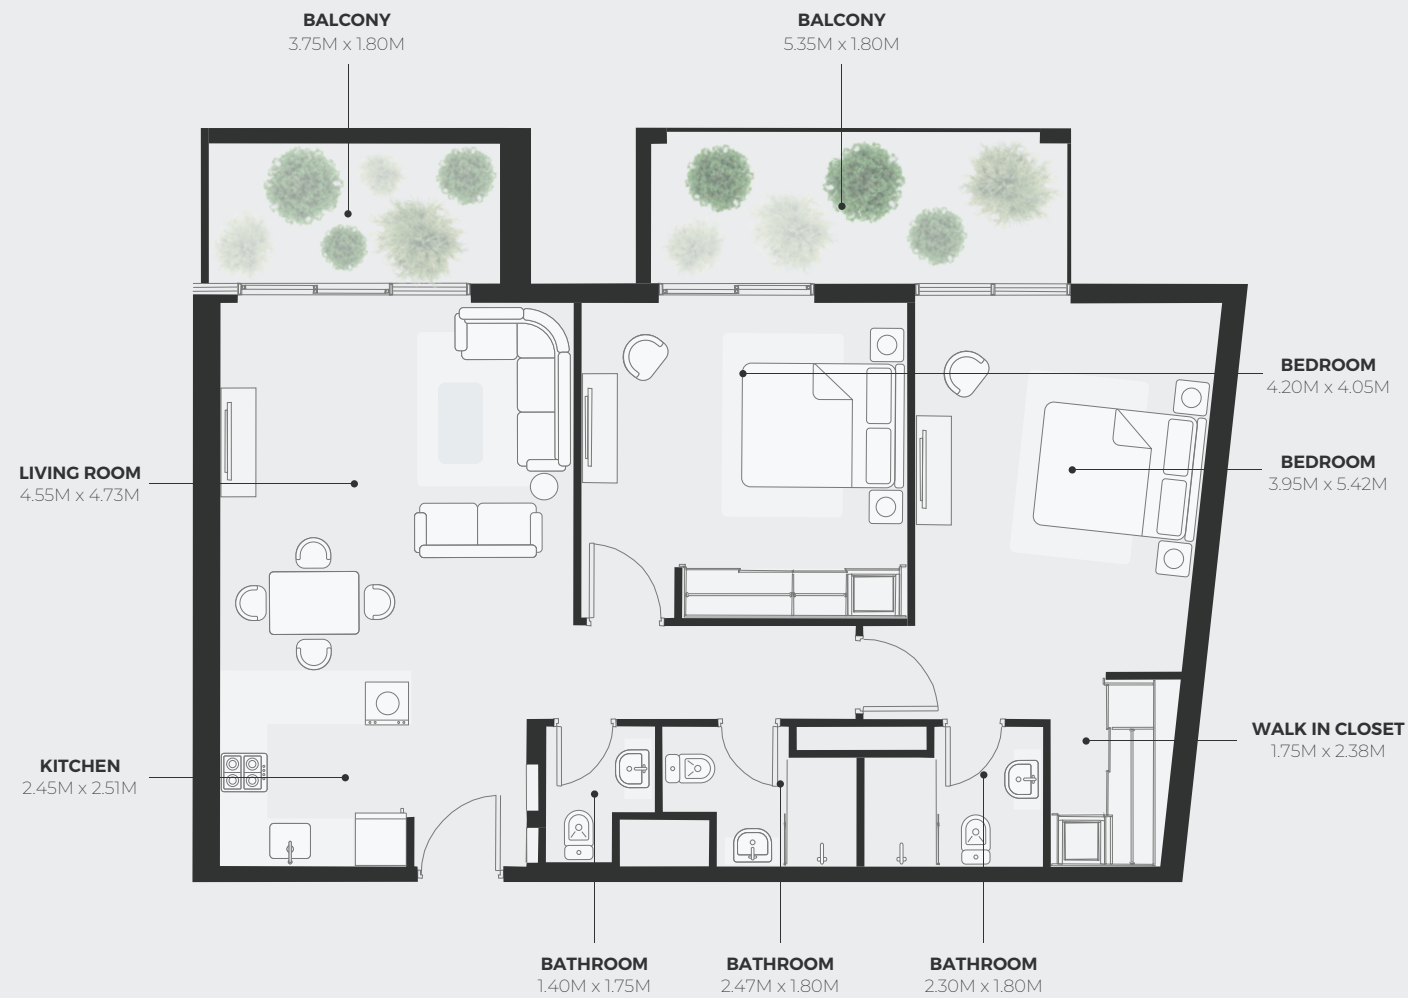

AZIZI WARES - FLOOR PLAN

STUDIO TYPE 1

2ND TO 7TH FLOORS

SUITE AREA : 275.77 SQ.FT.
TOTAL AREA : 327.87 SQ.FT.

TYPICAL UNITS

AZIZI WARES - FLOOR PLAN

STUDIO TYPE 2

2ND TO 7TH FLOORS

SUITE AREA : 279.76 SQ.FT.
TOTAL AREA : 336.81 SQ.FT.

TYPICAL UNITS

AZIZI WARES - FLOOR PLAN

1 BEDROOM TYPE 1

2ND TO 7TH FLOORS

SUITE AREA : 541.00 SQ.FT.
TOTAL AREA : 627.65 SQ.FT.

TYPICAL UNITS

AZIZI WARES - FLOOR PLAN

SUITE AREA : 641.75 SQ.FT.
TOTAL AREA : 801.92 SQ.FT.

TYPICAL UNITS

AZIZI ARIAN - FLOOR PLAN

2 BEDROOM TYPE 1

2ND TO 17TH FLOORS

SUITE AREA : 988.14 SQ.FT.
TOTAL AREA : 1293.29 SQ.FT.

TYPICAL UNITS

AZIZI ARIAN - FLOOR PLAN

1 BEDROOM TYPE 2

SUITE AREA : 645.30 SQFT
TOTAL AREA : 886.62 SQFT

AZIZI AURA - FLOOR PLAN

2 BEDROOM TYPE 1

SUITE AREA : 1030.54 SQFT
TOTAL AREA : 1239.79 SQFT

AZIZI AURA - FLOOR PLAN

2 BEDROOM TYPE 2

SUITE AREA : 1165.84 SQFT
TOTAL AREA : 1339.57 SQFT