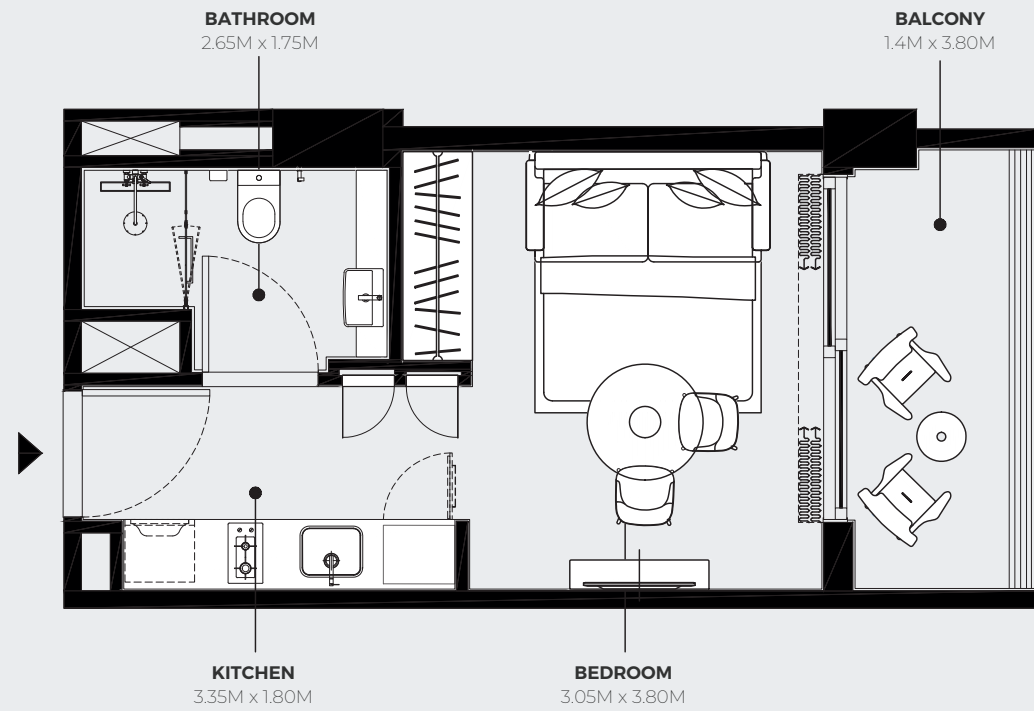

TYPICAL UNITS

AZIZI ABRAHAM - FLOOR PLAN

1 BEDROOM TYPE 1

2ND FLOOR

SUITE AREA : 531.42SQ.FT.
TOTAL AREA : 627.43 SQ.FT.

TYPICAL UNITS

AZIZI ABRAHAM - FLOOR PLAN

2 BEDROOM TYPE 1

2ND FLOOR

SUITE AREA : 831.52 SQ.FT.
TOTAL AREA : 1,018.60 SQ.FT.

TYPICAL UNITS

AZIZI ABRAHAM - FLOOR PLAN

3 BEDROOM TYPE 1

2ND FLOOR

SUITE AREA : 1,173.81 SQ.FT.
TOTAL AREA : 1,484.79 SQ.FT.

TYPICAL UNITS

AZIZI ARIAN - FLOOR PLAN

STUDIO TYPE 1

1ST FLOOR

SUITE AREA : 272.86 SQ.FT.
TOTAL AREA : 340.78 SQ.FT.

TYPICAL UNITS

AZIZI ARIAN - FLOOR PLAN

1 BEDROOM TYPE 1

2ND TO 17TH FLOORS