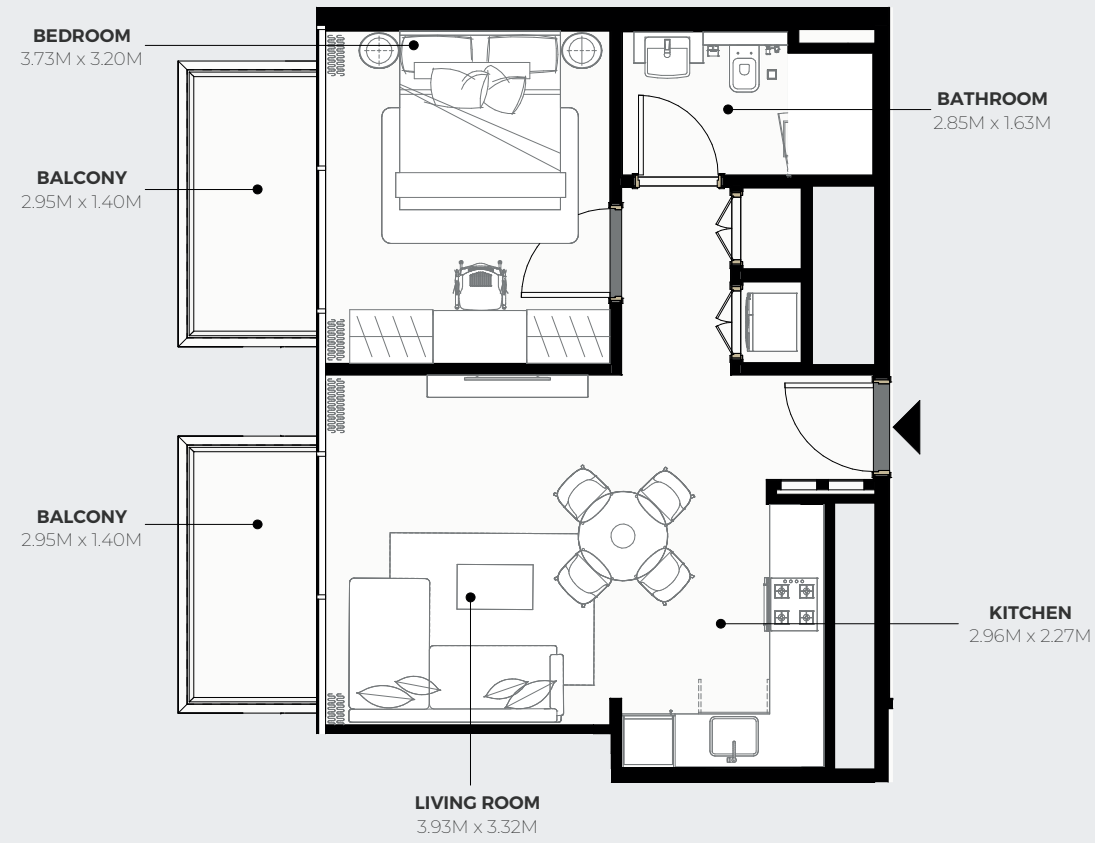

AZIZI WARES - FLOOR PLAN

STUDIO TYPE 1

2ND TO 7TH FLOORS

SUITE AREA : 275.77 SQ.FT.
TOTAL AREA : 327.87 SQ.FT.

TYPICAL UNITS

AZIZI WARES - FLOOR PLAN

STUDIO TYPE 2

2ND TO 7TH FLOORS

SUITE AREA : 279.76 SQ.FT.
TOTAL AREA : 336.81 SQ.FT.

TYPICAL UNITS

AZIZI WARES - FLOOR PLAN

1 BEDROOM TYPE 1

2ND TO 7TH FLOORS

SUITE AREA : 541.00 SQ.FT.
TOTAL AREA : 627.65 SQ.FT.

TYPICAL UNITS

AZIZI WARES - FLOOR PLAN

2 BEDROOM TYPE 1

2ND TO 7TH FLOORS

SUITE AREA : 859.18 SQ.FT.
TOTAL AREA : 1,015.26 SQ.FT.

TYPICAL UNITS

AZIZI ABRAHAM - FLOOR PLAN

STUDIO TYPE 1

1ST FLOOR

SUITE AREA : 267.16 SQ.FT.
TOTAL AREA : 318.40 SQ.FT.

TYPICAL UNITS

AZIZI ABRAHAM - FLOOR PLAN

1 BEDROOM TYPE 1

2ND FLOOR

SUITE AREA : 531.42SQ.FT.
TOTAL AREA : 627.43 SQ.FT.

TYPICAL UNITS

AZIZI ABRAHAM - FLOOR PLAN

2 BEDROOM TYPE 1