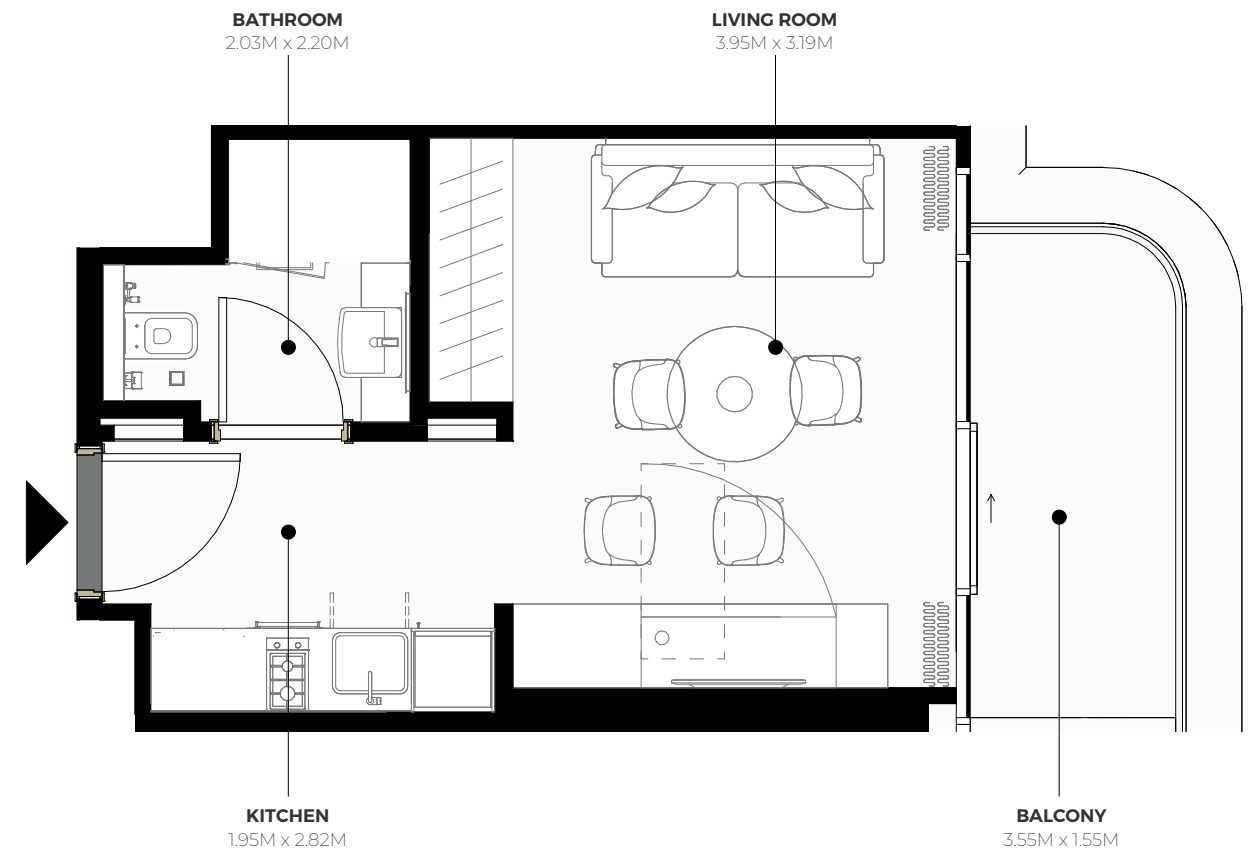

AZIZI WARES - FLOOR PLAN

STUDIO TYPE 1

2ND TO 7TH FLOORS

SUITE AREA : 275.77 SQ.FT.
TOTAL AREA : 327.87 SQ.FT.

TYPICAL UNITS

AZIZI WARES - FLOOR PLAN

STUDIO TYPE 2

2ND TO 7TH FLOORS

SUITE AREA : 279.76 SQ.FT.
TOTAL AREA : 336.81 SQ.FT.

TYPICAL UNITS

AZIZI WARES - FLOOR PLAN

1 BEDROOM TYPE 1

2ND TO 7TH FLOORS

SUITE AREA : 541.00 SQ.FT.
TOTAL AREA : 627.65 SQ.FT.

TYPICAL UNITS

AZIZI WARES - FLOOR PLAN

2 BEDROOM TYPE 1

2ND TO 7TH FLOORS

SUITE AREA : 859.18 SQ.FT.
TOTAL AREA : 1,015.26 SQ.FT.

TYPICAL UNITS

AZIZI ABRAHAM - FLOOR PLAN

STUDIO TYPE 1

1ST FLOOR

SUITE AREA : 267.16 SQ.FT.
TOTAL AREA : 318.40 SQ.FT.

AZIZI ARIAN - FLOOR PLAN

STUDIO TYPE 1

1ST FLOOR

SUITE AREA : 272.86 SQ.FT.
TOTAL AREA : 340.78 SQ.FT.

TYPICAL UNITS

AZIZI ARIAN - FLOOR PLAN

1 BEDROOM TYPE 1

2ND TO 17TH FLOORS