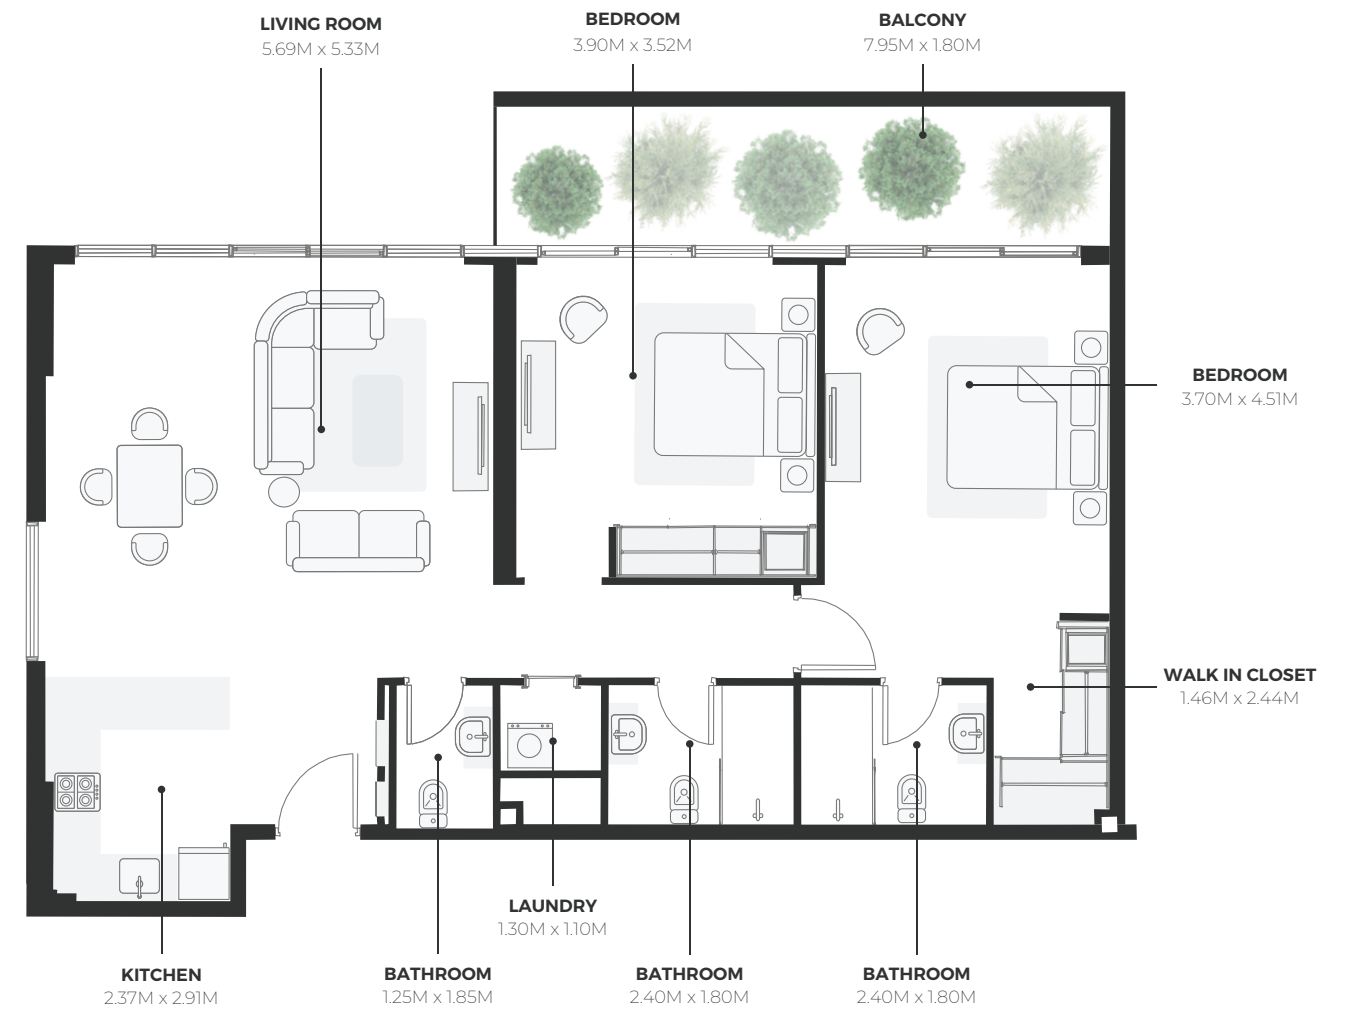

AZIZI WARES - FLOOR PLAN

STUDIO TYPE 1

2ND TO 7TH FLOORS

SUITE AREA : 275.77 SQ.FT.
TOTAL AREA : 327.87 SQ.FT.

TYPICAL UNITS

AZIZI WARES - FLOOR PLAN

STUDIO TYPE 2

2ND TO 7TH FLOORS

SUITE AREA : 279.76 SQ.FT.
TOTAL AREA : 336.81 SQ.FT.

TYPICAL UNITS

AZIZI WARES - FLOOR PLAN

1 BEDROOM TYPE 1

2ND TO 7TH FLOORS

SUITE AREA : 541.00 SQ.FT.
TOTAL AREA : 627.65 SQ.FT.

TYPICAL UNITS

AZIZI WARES - FLOOR PLAN

SUITE AREA : 641.75 SQ.FT.
TOTAL AREA : 801.92 SQ.FT.

TYPICAL UNITS

AZIZI ARIAN - FLOOR PLAN

2 BEDROOM TYPE 1

2ND TO 17TH FLOORS

SUITE AREA : 988.14 SQ.FT.
TOTAL AREA : 1293.29 SQ.FT.

TYPICAL UNITS

AZIZI ARIAN - FLOOR PLAN

1 BEDROOM TYPE 2

SUITE AREA : 645.30 SQFT
TOTAL AREA : 886.62 SQFT

AZIZI AURA - FLOOR PLAN

2 BEDROOM TYPE 1

SUITE AREA : 1030.54 SQFT
TOTAL AREA : 1239.79 SQFT

AZIZI AURA - FLOOR PLAN

2 BEDROOM TYPE 2

SUITE AREA : 1165.84 SQFT
TOTAL AREA : 1339.57 SQFT