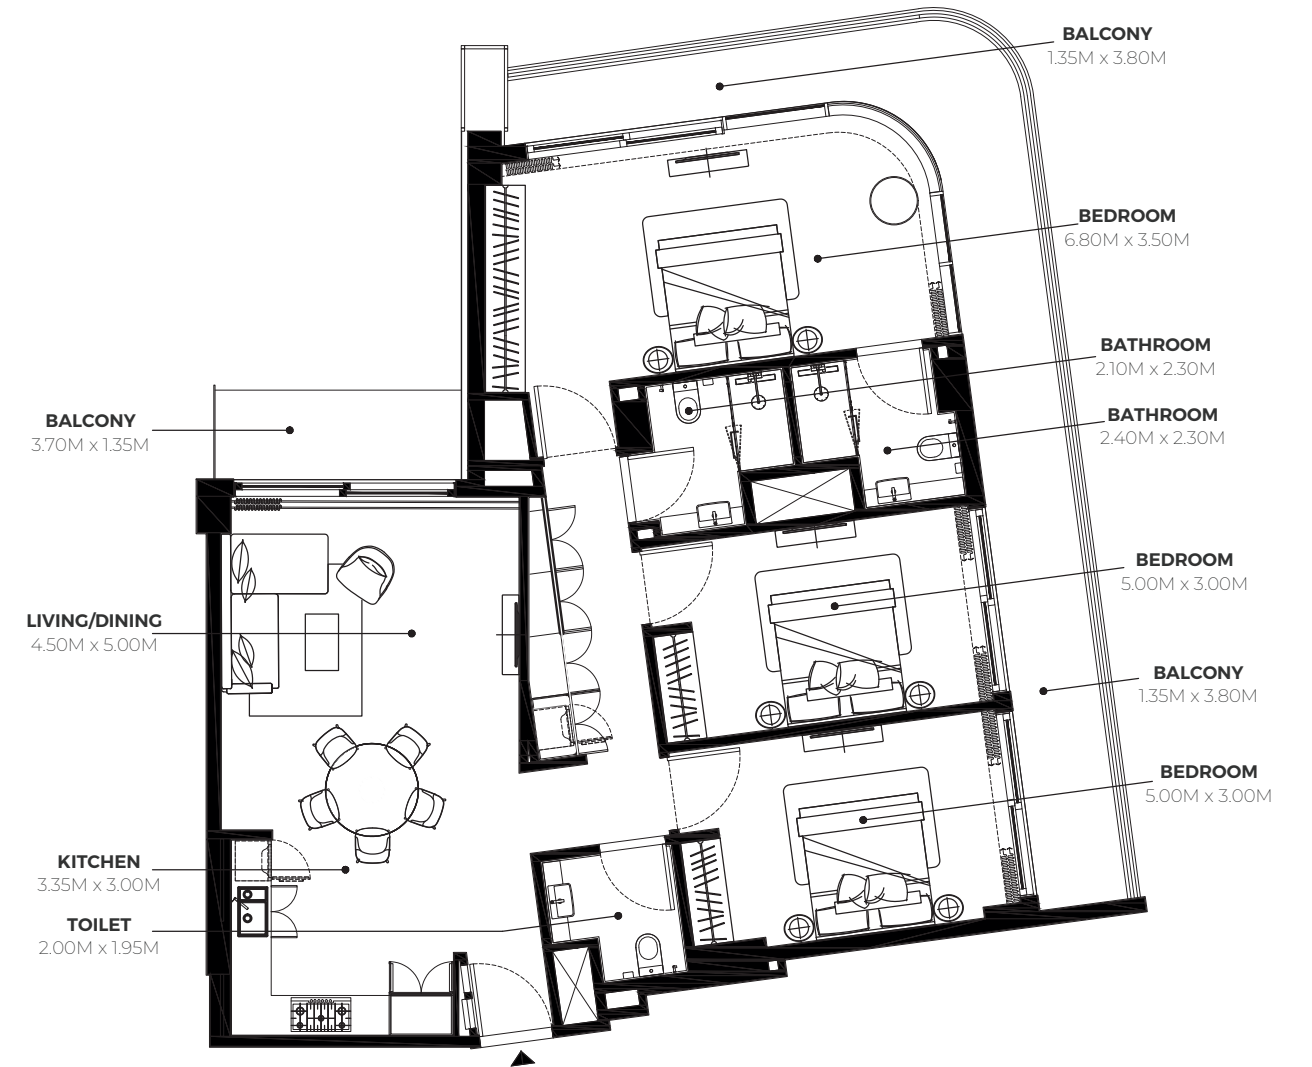

AZIZI WARES - FLOOR PLAN

STUDIO TYPE 1

2ND TO 7TH FLOORS

SUITE AREA : 275.77 SQ.FT.
TOTAL AREA : 327.87 SQ.FT.

TYPICAL UNITS

AZIZI WARES - FLOOR PLAN

STUDIO TYPE 2

2ND TO 7TH FLOORS

AZIZI ARIAN - FLOOR PLAN

STUDIO TYPE 1

1ST FLOOR

SUITE AREA : 272.86 SQ.FT.
TOTAL AREA : 340.78 SQ.FT.

TYPICAL UNITS

AZIZI ARIAN - FLOOR PLAN

1 BEDROOM TYPE 1

2ND TO 17TH FLOORS

SUITE AREA : 641.75 SQ.FT.
TOTAL AREA : 801.92 SQ.FT.

TYPICAL UNITS

AZIZI ARIAN - FLOOR PLAN

2 BEDROOM TYPE 1

2ND TO 17TH FLOORS

SUITE AREA : 988.14 SQ.FT.
TOTAL AREA : 1293.29 SQ.FT.

TYPICAL UNITS

AZIZI ARIAN - FLOOR PLAN

3 BEDROOM TYPE 1

2ND TO 17TH FLOORS

SUITE AREA : 1362.72 SQ.FT.
TOTAL AREA : 1741.94 SQ.FT.

TYPICAL UNITS

AZIZI AURA - FLOOR PLAN

1 BEDROOM TYPE 1

SUITE AREA : 579.74 SQFT
TOTAL AREA : 696.42 SQFT

AZIZI AURA - FLOOR PLAN