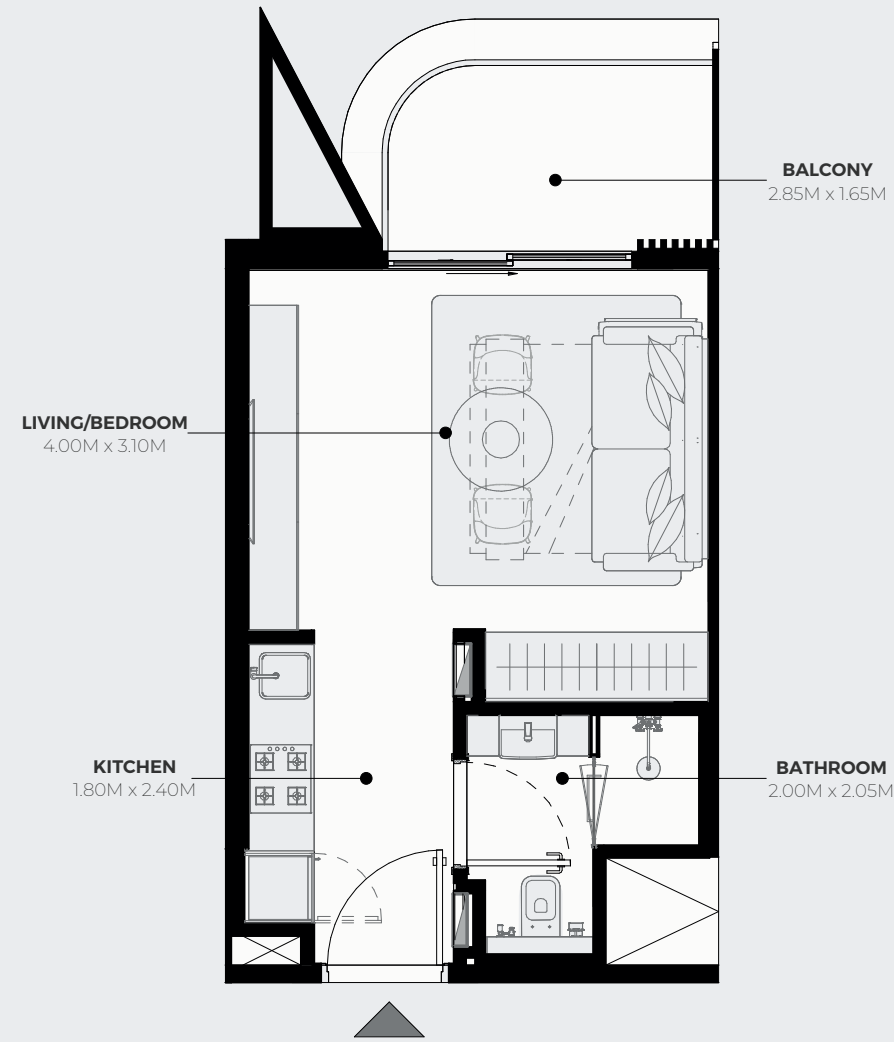

AZIZI WARES - FLOOR PLAN

STUDIO TYPE 1

2ND TO 7TH FLOORS

SUITE AREA : 275.77 SQ.FT.
TOTAL AREA : 327.87 SQ.FT.

TYPICAL UNITS

AZIZI WARES - FLOOR PLAN

STUDIO TYPE 2

2ND TO 7TH FLOORS

SUITE AREA : 279.76 SQ.FT.
TOTAL AREA : 336.81 SQ.FT.

TYPICAL UNITS

AZIZI WARES - FLOOR PLAN

1 BEDROOM TYPE 1

2ND TO 7TH FLOORS

SUITE AREA : 541.00 SQ.FT.
TOTAL AREA : 627.65 SQ.FT.

TYPICAL UNITS

AZIZI WARES - FLOOR PLAN

2 BEDROOM TYPE 1

2ND TO 7TH FLOORS

SUITE AREA : 859.18 SQ.FT.
TOTAL AREA : 1,015.26 SQ.FT.

TYPICAL UNITS

AZIZI ABRAHAM - FLOOR PLAN

STUDIO TYPE 1

1ST FLOOR

SUITE AREA : 267.16 SQ.FT.
TOTAL AREA : 318.40 SQ.FT.

TYPICAL UNITS

AZIZI ABRAHAM - FLOOR PLAN

1 BEDROOM TYPE 1

2ND FLOOR

SUITE AREA : 531.42SQ.FT.
TOTAL AREA : 627.43 SQ.FT.

TYPICAL UNITS

AZIZI ABRAHAM - FLOOR PLAN

2 BEDROOM TYPE 1