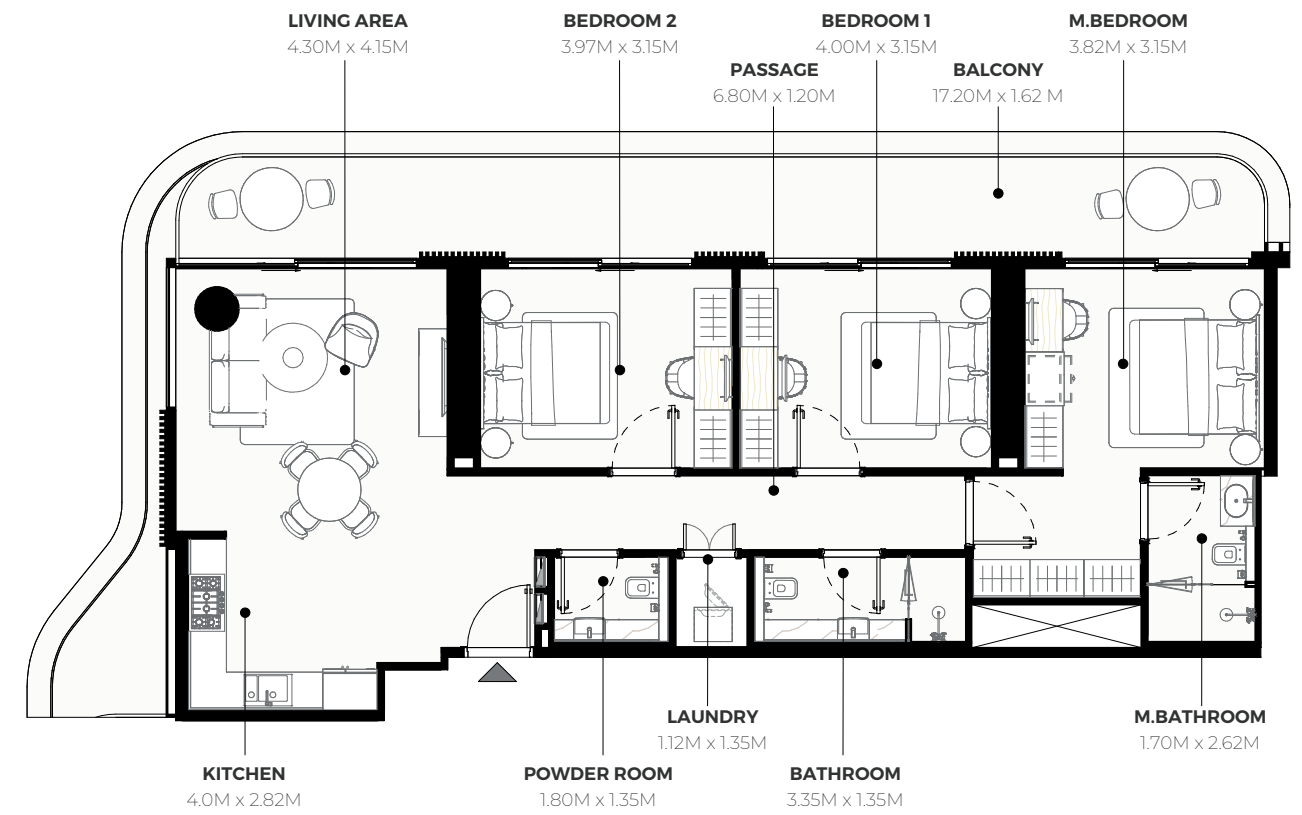

TYPICAL UNITS

AZIZI ABRAHAM - FLOOR PLAN

1 BEDROOM TYPE 1

2ND FLOOR

SUITE AREA : 531.42SQ.FT.
TOTAL AREA : 627.43 SQ.FT.

TYPICAL UNITS

AZIZI ABRAHAM - FLOOR PLAN

2 BEDROOM TYPE 1

2ND FLOOR

SUITE AREA : 831.52 SQ.FT.
TOTAL AREA : 1,018.60 SQ.FT.

TYPICAL UNITS

AZIZI ABRAHAM - FLOOR PLAN

3 BEDROOM TYPE 1

2ND FLOOR

SUITE AREA : 1,173.81 SQ.FT.
TOTAL AREA : 1,484.79 SQ.FT.

TYPICAL UNITS

AZIZI ARIAN - FLOOR PLAN

STUDIO TYPE 1

1ST FLOOR

SUITE AREA : 272.86 SQ.FT.
TOTAL AREA : 340.78 SQ.FT.

TYPICAL UNITS

AZIZI ARIAN - FLOOR PLAN

1 BEDROOM TYPE 1

2ND TO 17TH FLOORS

SUITE AREA : 641.75 SQ.FT.
TOTAL AREA : 801.92 SQ.FT.

TYPICAL UNITS

AZIZI ARIAN - FLOOR PLAN

2 BEDROOM TYPE 1

2ND TO 17TH FLOORS

SUITE AREA : 988.14 SQ.FT.
TOTAL AREA : 1293.29 SQ.FT.

TYPICAL UNITS

AZIZI ARIAN - FLOOR PLAN