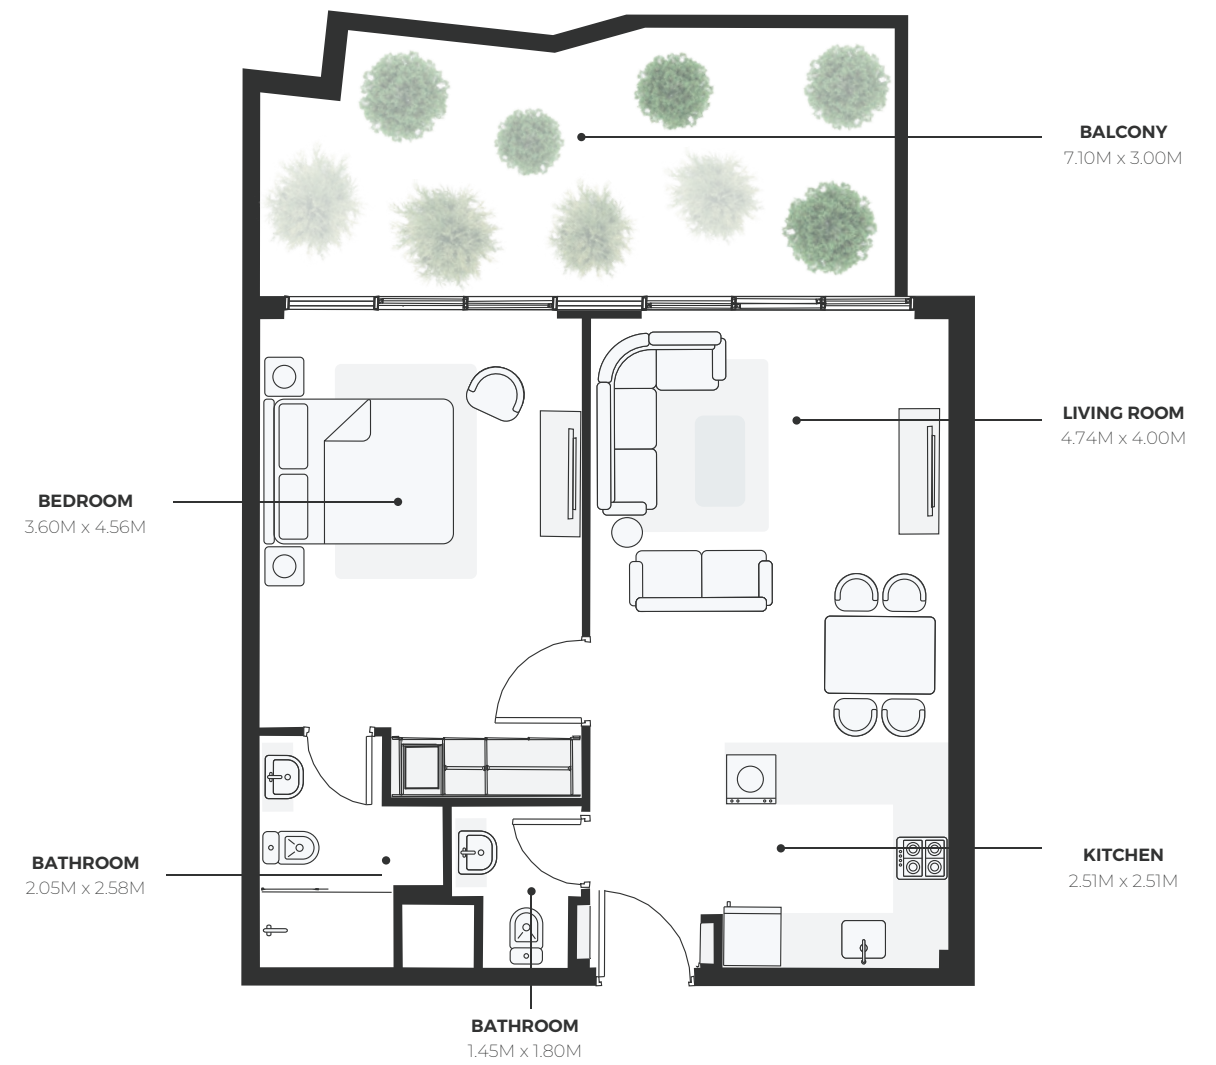

AZIZI WARES - FLOOR PLAN

STUDIO TYPE 1

2ND TO 7TH FLOORS

SUITE AREA : 275.77 SQ.FT.
TOTAL AREA : 327.87 SQ.FT.

TYPICAL UNITS

AZIZI WARES - FLOOR PLAN

STUDIO TYPE 2

2ND TO 7TH FLOORS

SUITE AREA : 641.75 SQ.FT.
TOTAL AREA : 801.92 SQ.FT.

TYPICAL UNITS

AZIZI ARIAN - FLOOR PLAN

2 BEDROOM TYPE 1

2ND TO 17TH FLOORS

SUITE AREA : 988.14 SQ.FT.
TOTAL AREA : 1293.29 SQ.FT.

TYPICAL UNITS

AZIZI ARIAN - FLOOR PLAN

3 BEDROOM TYPE 1

2ND TO 17TH FLOORS

SUITE AREA : 1362.72 SQ.FT.
TOTAL AREA : 1741.94 SQ.FT.

TYPICAL UNITS

AZIZI AURA - FLOOR PLAN

1 BEDROOM TYPE 1

SUITE AREA : 579.74 SQFT
TOTAL AREA : 696.42 SQFT

AZIZI AURA - FLOOR PLAN

1 BEDROOM TYPE 2

SUITE AREA : 645.30 SQFT
TOTAL AREA : 886.62 SQFT

AZIZI AURA - FLOOR PLAN

2 BEDROOM TYPE 1

SUITE AREA : 1030.54 SQFT
TOTAL AREA : 1239.79 SQFT

AZIZI AURA - FLOOR PLAN

2 BEDROOM TYPE 2

SUITE AREA : 1165.84 SQFT
TOTAL AREA : 1339.57 SQFT