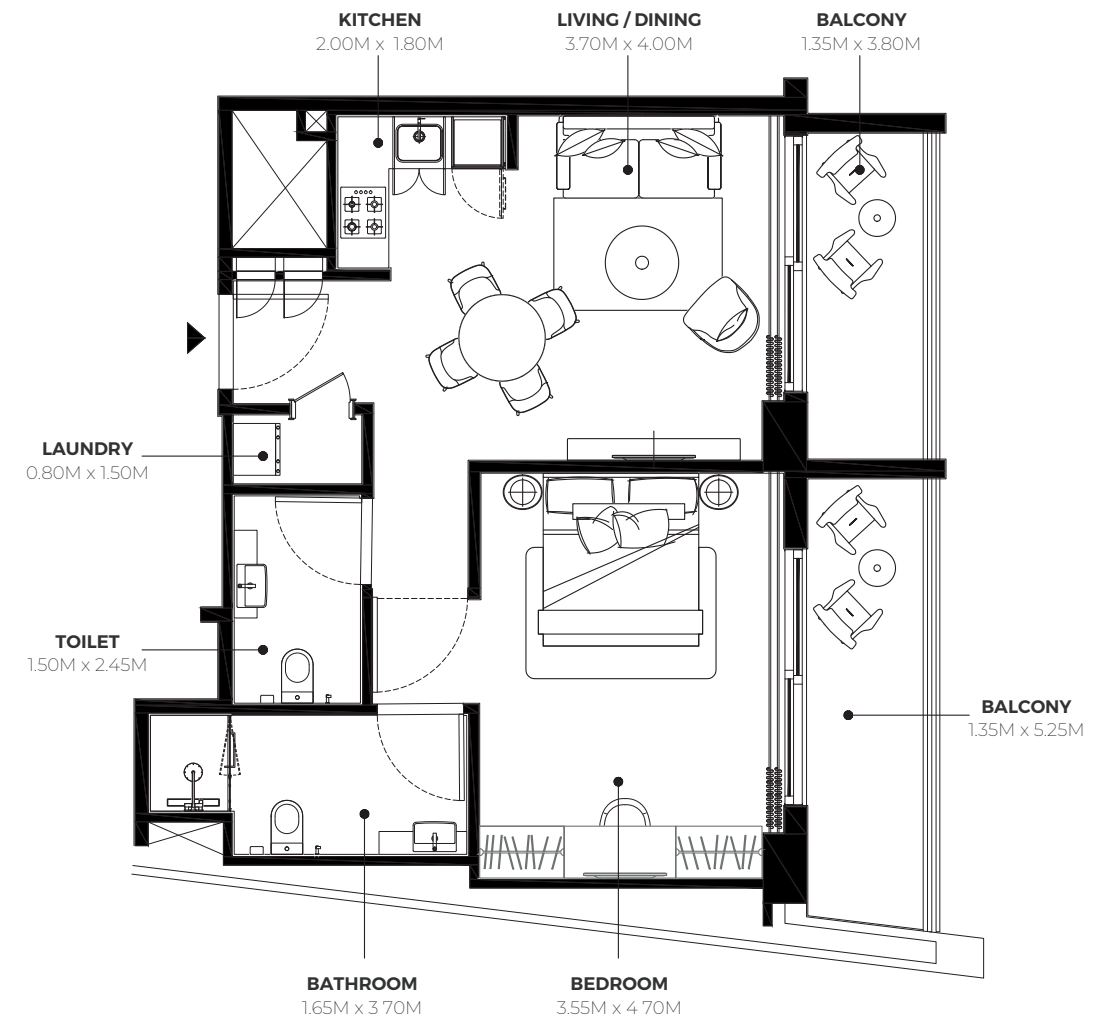

AZIZI WARES - FLOOR PLAN

STUDIO TYPE 1

2ND TO 7TH FLOORS

SUITE AREA : 275.77 SQ.FT.
TOTAL AREA : 327.87 SQ.FT.

TYPICAL UNITS

AZIZI WARES - FLOOR PLAN

STUDIO TYPE 2

2ND TO 7TH FLOORS

2ND FLOOR

SUITE AREA : 831.52 SQ.FT.
TOTAL AREA : 1,018.60 SQ.FT.

TYPICAL UNITS

AZIZI ABRAHAM - FLOOR PLAN

3 BEDROOM TYPE 1

2ND FLOOR

SUITE AREA : 1,173.81 SQ.FT.
TOTAL AREA : 1,484.79 SQ.FT.

TYPICAL UNITS

AZIZI ARIAN - FLOOR PLAN

STUDIO TYPE 1

1ST FLOOR

SUITE AREA : 272.86 SQ.FT.
TOTAL AREA : 340.78 SQ.FT.

TYPICAL UNITS

AZIZI ARIAN - FLOOR PLAN

1 BEDROOM TYPE 1

2ND TO 17TH FLOORS

SUITE AREA : 641.75 SQ.FT.
TOTAL AREA : 801.92 SQ.FT.

TYPICAL UNITS

AZIZI ARIAN - FLOOR PLAN

2 BEDROOM TYPE 1

2ND TO 17TH FLOORS

SUITE AREA : 988.14 SQ.FT.
TOTAL AREA : 1293.29 SQ.FT.

TYPICAL UNITS

AZIZI ARIAN - FLOOR PLAN