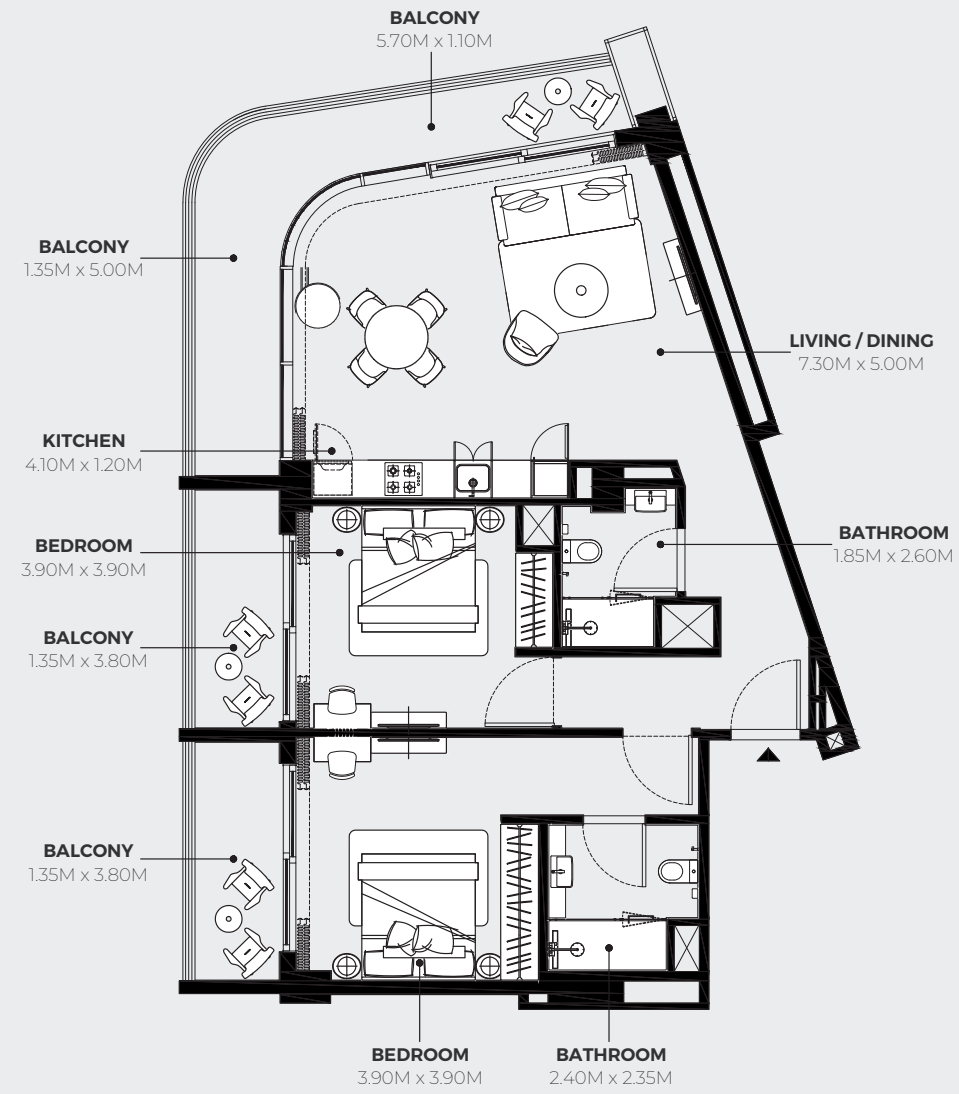

AZIZI WARES - FLOOR PLAN

STUDIO TYPE 1

2ND TO 7TH FLOORS

SUITE AREA : 275.77 SQ.FT.
TOTAL AREA : 327.87 SQ.FT.

TYPICAL UNITS

AZIZI WARES - FLOOR PLAN

STUDIO TYPE 2

2ND TO 7TH FLOORS

AZIZI ARIAN - FLOOR PLAN

STUDIO TYPE 1

1ST FLOOR

SUITE AREA : 272.86 SQ.FT.
TOTAL AREA : 340.78 SQ.FT.

TYPICAL UNITS

AZIZI ARIAN - FLOOR PLAN

1 BEDROOM TYPE 1

2ND TO 17TH FLOORS

SUITE AREA : 641.75 SQ.FT.
TOTAL AREA : 801.92 SQ.FT.

TYPICAL UNITS

AZIZI ARIAN - FLOOR PLAN

2 BEDROOM TYPE 1

2ND TO 17TH FLOORS

SUITE AREA : 988.14 SQ.FT.
TOTAL AREA : 1293.29 SQ.FT.

TYPICAL UNITS

AZIZI ARIAN - FLOOR PLAN

3 BEDROOM TYPE 1

2ND TO 17TH FLOORS

SUITE AREA : 1362.72 SQ.FT.
TOTAL AREA : 1741.94 SQ.FT.

TYPICAL UNITS

AZIZI AURA - FLOOR PLAN

1 BEDROOM TYPE 1

SUITE AREA : 579.74 SQFT
TOTAL AREA : 696.42 SQFT

AZIZI AURA - FLOOR PLAN